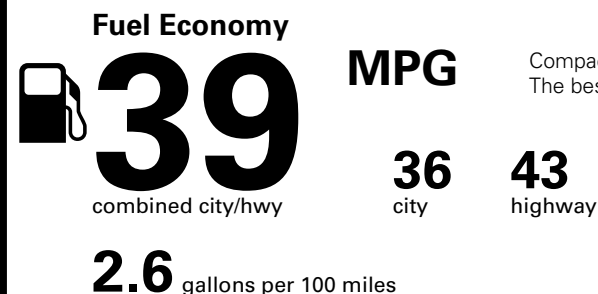

*MSRP (Manufacturer's Suggested Retail Price)

Visit us at www.mitsubishicars.com

Fuel Economy and Environment

Gasoline Vehicle

Compact Cars range from 14 to 107 MPG. The best vehicle rates 136 MPGe.

You save \$2,000
in fuel costs over 5 years compared to the average new vehicle.