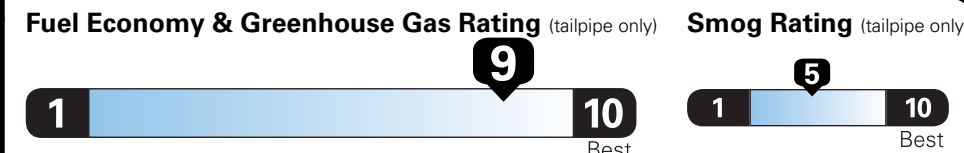

This vehicle emits 229 grams CO₂ per mile. The best emits 0 grams per mile (tailpipe only). Producing and distributing fuel also create emissions; learn more at fuelconomy.gov.

Actual results will vary for many reasons, including driving conditions and how you drive and maintain your vehicle. The average new vehicle gets 27 MPG and costs $7,000 to fuel over 5 years. Cost estimates are based on 15,000 miles per year at $2.55 per gallon. MPGe is miles per gasoline gallon equivalent. Vehicle emissions are a significant cause of climate change and smog.

fuelconomy.gov

Calculate personalized estimates and compare vehicles

10-year 100,000-mile LIMITED POWERTRAIN WARRANTY

10^{YEAR} / 100,000^{MILE} POWERTRAIN
5^{YEAR} / 60,000^{MILE} BUMPER-TO-BUMPER

7^{YEAR} / 100,000^{MILE} ANTI-CORROSION/PERFORATION
5^{YEAR} / UNLIMITED^{MILE} ROADSIDE ASSISTANCE

*See participating Retailer for Limited Warranty and Roadside Assistance terms and conditions.

Parts Content Information

For vehicles in this carline:
U.S./Canadian Parts Content: **0%**
Major Sources of Foreign Parts Content: **THAILAND 87%**

For this vehicle:
Final Assembly Point: **CHONBURI, THAILAND**
Country of Origin: **THAILAND**
Engine: **THAILAND**
Transmission: **THAILAND**

Note: Parts content does not include final assembly, distribution, or other non-parts costs.

GOVERNMENT 5-STAR SAFETY RATINGS

Overall Vehicle Score ★★★★★
Based on the combined ratings of frontal, side and rollover. Should ONLY be compared to other vehicles of similar size and weight.

Frontal Crash	Driver	★★★★★
	Passenger	★★★★★

Based on the risk of injury in a frontal impact. Should ONLY be compared to other vehicles of similar size and weight.

Side Crash	Front seat	★★★★★
	Rear seat	★★★★★

Based on the risk of injury in a side impact.

Rollover		★★★★★

Based on the risk of rollover in a single-vehicle crash.

Star ratings range from 1 to 5 stars (★★★★★) with 5 being the highest.
Source: National Highway Traffic Safety Administration (NHTSA).
www.safercar.gov or 1-888-327-4236

Cumulative Accessory Weight is 7.3 lbs

Method of Transport: RAIL
Plant/Port of Entry: TACOMA, WA

VIN : ML32A5HJ3KH003658
Route Code : RJO

Gasoline, license and title fees, applicable federal, state and local taxes and dealer and distributor installed options and accessories are not included in the manufacturer's suggested retail price. This label has been applied to this vehicle pursuant to federal law and cannot be moved or altered prior to delivery to the ultimate purchaser.

Cumulative Accessory Weight is 7.3 lbs