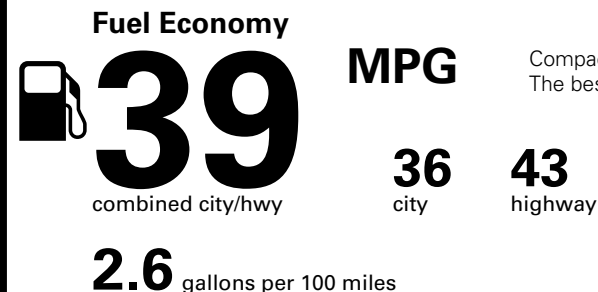

- ECO indicator light
- Cruise control
- Steering wheel audio controls
- Steering wheel phone controls
- Steering wheel voice controls
- Automatic climate control
- Micron air filtration
- Rear heater floor ducts
- FAST-Key passive entry system with push button start and panic feature
- Power windows
- Power door locks
- 12-volt power outlet
- Floor console with cup holders
- Front door panel storage pockets
- Glove box

Safety & Security

- Hill Start Assist (HSA)
- Anti-lock Braking System (ABS) with Electronic Brakeforce Distribution (EBD) and Brake Assist
- Active Stability Control (ASC)
- Tire Pressure Monitoring System (TPMS)
- Side curtain airbags
- Driver's knee airbag
- Advanced dual-stage front airbags
- Three-point seatbelts for all seating positions
- Adjustable front shoulder belts with pretensioner
- LATCH child-restraint system
- Child safety rear door locks
- Anti-theft engine immobilizer
- RISE body construction

Additional Equipment

Full Tank of Gas	INCLUDED
Accy Wheel Locks	$65.00
Accy Carpeted Floor Mats and Portfolio	$135.00
Accy Body Side Moldings	$145.00
All Weather Package	$165.00
- All weather floor mats (4) - Cargo tray	

MSRP*	$16,995.00
Total Additional Equipment:	$510.00
Subtotal:	$17,505.00
Destination/Handling:	$945.00
Total MSRP*:	$18,450.00

*MSRP (Manufacturer's Suggested Retail Price)

Visit us at www.mitsubishicars.com

Fuel Economy and Environment

Gasoline Vehicle

Compact Cars range from 14 to 119 MPG. The best vehicle rates 136 MPGe.

You save $2,000
in fuel costs over 5 years compared to the average new vehicle.

Annual fuel COST
$1,000