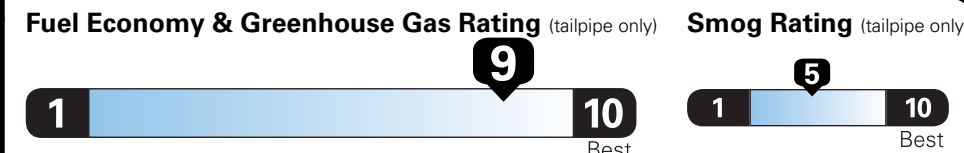

This vehicle emits 229 grams CO₂ per mile. The best emits 0 grams per mile (tailpipe only). Producing and distributing fuel also create emissions; learn more at fuelconomy.gov.

Actual results will vary for many reasons, including driving conditions and how you drive and maintain your vehicle. The average new vehicle gets 27 MPG and costs $7,000 to fuel over 5 years. Cost estimates are based on 15,000 miles per year at $2.55 per gallon. MPGe is miles per gasoline gallon equivalent. Vehicle emissions are a significant cause of climate change and smog.

fuelconomy.gov

Calculate personalized estimates and compare vehicles

10-year
100,000-mile
LIMITED POWERTRAIN WARRANTY

10 YEAR /100,000 MILE POWERTRAIN
7 YEAR /100,000 MILE ANTI-CORROSION/PERFORATION
5 YEAR /60,000 MILE BUMPER-TO-BUMPER
5 YEAR /UNLIMITED MILE ROADSIDE ASSISTANCE

Parts Content Information

For vehicles in this carline:
U.S./Canadian Major Sources of Parts Content: Foreign Parts Content:
0% **THAILAND 87%**

For this vehicle:
Final Assembly Point: **CHONBURI, THAILAND**
Country of Origin: **THAILAND**
Engine: **THAILAND**
Transmission: **THAILAND**

Note: Parts content does not include final assembly, distribution, or other non-parts costs.

GOVERNMENT 5-STAR SAFETY RATINGS

Overall Vehicle Score ★★★★★
Based on the combined ratings of frontal, side and rollover. Should ONLY be compared to other vehicles of similar size and weight.

Frontal Crash ★★★★★
Driver Passenger
Based on the risk of injury in a frontal impact. Should ONLY be compared to other vehicles of similar size and weight.

Side Crash ★★★★★
Front seat Rear seat
Based on the risk of injury in a side impact.

Rollover ★★★★★
Based on the risk of rollover in a single-vehicle crash.

Star ratings range from 1 to 5 stars (★★★★★) with 5 being the highest.

Source: National Highway Traffic Safety Administration (NHTSA).
www.safercar.gov or 1-888-327-4236

Cumulative Accessory Weight is **13.5 lbs**

Method of Transport: RAIL
Plant/Port of Entry: TACOMA, WA

VIN : **ML32A5HJ3KH006530**
Route Code : **RJO**

Gasoline, license and title fees, applicable federal, state and local taxes and dealer and distributor installed options and accessories are not included in the manufacturer's suggested retail price. This label has been applied to this vehicle pursuant to federal law and cannot be moved or altered prior to delivery to the ultimate purchaser.

Cumulative Accessory Weight is **13.5 lbs**