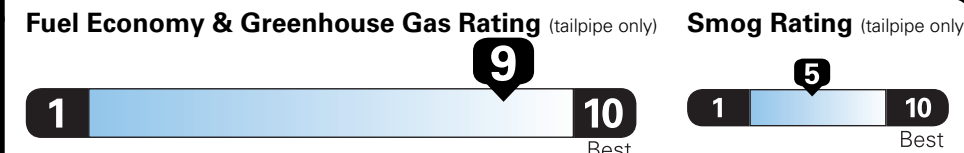

This vehicle emits 229 grams CO₂ per mile. The best emits 0 grams per mile (tailpipe only). Producing and distributing fuel also create emissions; learn more at fuel economy.gov.

Actual results will vary for many reasons, including driving conditions and how you drive and maintain your vehicle. The average new vehicle gets 27 MPG and costs $7,000 to fuel over 5 years. Cost estimates are based on 15,000 miles per year at $2.55 per gallon. MPGe is miles per gasoline gallon equivalent. Vehicle emissions are a significant cause of climate change and smog.

fuel economy.gov

Calculate personalized estimates and compare vehicles

10-year
100,000-mile
LIMITED POWERTRAIN WARRANTY

10 YEAR /100,000 MILE POWERTRAIN
7 YEAR /100,000 MILE ANTI-CORROSION/PERFORATION
5 YEAR /60,000 MILE BUMPER-TO-BUMPER
5 YEAR /UNLIMITED MILE ROADSIDE ASSISTANCE

Parts Content Information

For vehicles in this carline:
U.S./Canadian Major Sources of Parts Content: Foreign Parts Content:
0% **THAILAND 87%**

For this vehicle:
Final Assembly Point: **CHONBURI, THAILAND**
Country of Origin: **THAILAND**
Engine: **THAILAND**
Transmission: **THAILAND**

Note: Parts content does not include final assembly, distribution, or other non-parts costs.

GOVERNMENT 5-STAR SAFETY RATINGS

Overall Vehicle Score ★★★★★

Based on the combined ratings of frontal, side and rollover. Should ONLY be compared to other vehicles of similar size and weight.

Frontal Crash Driver Passenger ★★★★★ ★★★★★

Based on the risk of injury in a frontal impact. Should ONLY be compared to other vehicles of similar size and weight.

Side Crash Front seat Rear seat ★★★★★ ★★★★★

Based on the risk of injury in a side impact.

Rollover ★★★★★

Based on the risk of rollover in a single-vehicle crash.

Star ratings range from 1 to 5 stars (★★★★★) with 5 being the highest. Source: National Highway Traffic Safety Administration (NHTSA).

www.safercar.gov or 1-888-327-4236

Cumulative Accessory Weight is **5.7 lbs**

Method of Transport: RAIL
Plant/Port of Entry: TACOMA, WA

VIN : **ML32A5HJ4KH008853**
Route Code : **RKC**

Gasoline, license and title fees, applicable federal, state and local taxes and dealer and distributor installed options and accessories are not included in the manufacturer's suggested retail price. This label has been applied to this vehicle pursuant to federal law and cannot be moved or altered prior to delivery to the ultimate purchaser.

Cumulative Accessory Weight is **5.7 lbs**