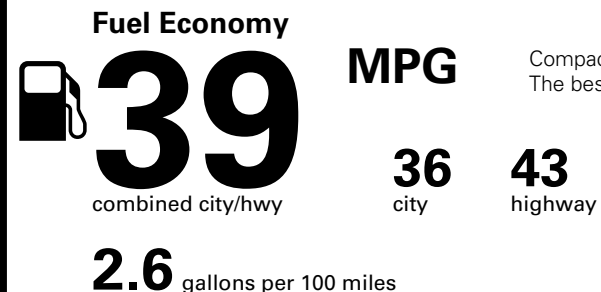

EPA DOT Fuel Economy and Environment

Gasoline Vehicle

Compact Cars range from 14 to 119 MPG. The best vehicle rates 136 MPGe.

You save \$2,250
in fuel costs over 5 years compared to the average new vehicle.