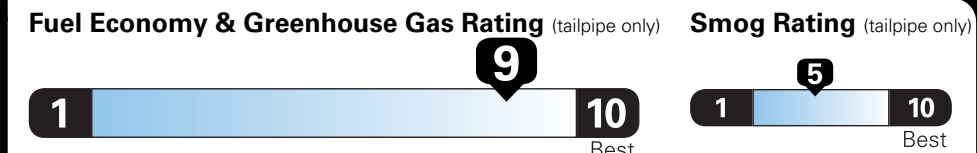

This vehicle emits 228 grams CO₂ per mile. The best emits 0 grams per mile (tailpipe only). Producing and distributing fuel also create emissions; learn more at fuelconomy.gov.

Actual results will vary for many reasons, including driving conditions and how you drive and maintain your vehicle. The average new vehicle gets 27 MPG and costs $7,500 to fuel over 5 years. Cost estimates are based on 15,000 miles per year at $2.70 per gallon. MPGe is miles per gasoline gallon equivalent. Vehicle emissions are a significant cause of climate change and smog.

fuelconomy.gov

Calculate personalized estimates and compare vehicles

10-year 100,000-mile LIMITED POWERTRAIN WARRANTY

10^{YEAR}/100,000^{MILE} POWERTRAIN	7^{YEAR}/100,000^{MILE} ANTI-CORROSION/PERFORATION
5^{YEAR}/60,000^{MILE} BUMPER-TO-BUMPER	5^{YEAR}/UNLIMITED^{MILE} ROADSIDE ASSISTANCE

*See participating Retailer for Limited Warranty and Roadside Assistance terms and conditions.

Parts Content Information

For vehicles in this carline:
U.S./Canadian Parts Content: **0%** Major Sources of Foreign Parts Content: **THAILAND 89%**

For this vehicle:
Final Assembly Point: **CHONBURI, THAILAND**
Country of Origin: **THAILAND** Engine: **THAILAND** Transmission: **THAILAND**

Note: Parts content does not include final assembly, distribution, or other non-parts costs.

GOVERNMENT 5-STAR SAFETY RATINGS

Overall Vehicle Score ★★★★★
Based on the combined ratings of frontal, side and rollover. Should ONLY be compared to other vehicles of similar size and weight.

Frontal Crash	Driver	★★★★★
	Passenger	★★★★★

Based on the risk of injury in a frontal impact. Should ONLY be compared to other vehicles of similar size and weight.

Side Crash	Front seat	★★★★★
	Rear seat	★★★★★

Based on the risk of injury in a side impact.

Rollover ★★★★★
Based on the risk of rollover in a single-vehicle crash.

Star ratings range from 1 to 5 stars (★★★★★) with 5 being the highest. Source: National Highway Traffic Safety Administration (NHTSA). www.safercar.gov or 1-888-327-4236

Cumulative Accessory Weight is 8.2 lbs

Method of Transport: TRUCK
Plant/Port of Entry: BALTIMORE, MD

VIN : ML32A5HJ4LH002021
Route Code : TMP

Gasoline, license and title fees, applicable federal, state and local taxes and dealer and distributor installed options and accessories are not included in the manufacturer's suggested retail price. This label has been applied to this vehicle pursuant to federal law and cannot be moved or altered prior to delivery to the ultimate purchaser.

Cumulative Accessory Weight is 8.2 lbs