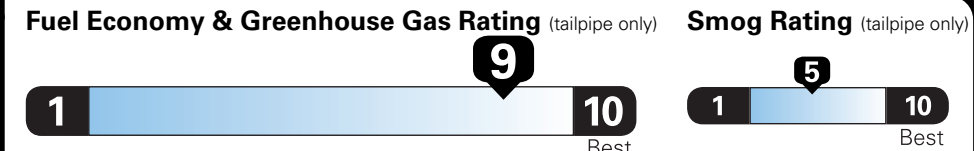

This vehicle emits 228 grams CO₂ per mile. The best emits 0 grams per mile (tailpipe only). Producing and distributing fuel also create emissions; learn more at fuelconomy.gov.

Actual results will vary for many reasons, including driving conditions and how you drive and maintain your vehicle. The average new vehicle gets 27 MPG and costs $7,500 to fuel over 5 years. Cost estimates are based on 15,000 miles per year at $2.70 per gallon. MPGe is miles per gasoline gallon equivalent. Vehicle emissions are a significant cause of climate change and smog.

fuelconomy.gov

Calculate personalized estimates and compare vehicles

10-year 100,000-mile LIMITED POWERTRAIN WARRANTY

10^{YEAR}/100,000^{MILE} POWERTRAIN	7^{YEAR}/100,000^{MILE} ANTI-CORROSION/PERFORATION
5^{YEAR}/60,000^{MILE} BUMPER-TO-BUMPER	5^{YEAR}/UNLIMITED^{MILE} ROADSIDE ASSISTANCE

*See participating Retailer for Limited Warranty and Roadside Assistance terms and conditions.

Parts Content Information

For vehicles in this carline:
U.S./Canadian Major Sources of Parts Content: Foreign Parts Content:
0% **THAILAND 89%**

For this vehicle:
Final Assembly Point: **CHONBURI, THAILAND**
Country of Origin: **THAILAND** Engine: **THAILAND** Transmission: **THAILAND**

Note: Parts content does not include final assembly, distribution, or other non-parts costs.

GOVERNMENT 5-STAR SAFETY RATINGS

Overall Vehicle Score ★★★★★
Based on the combined ratings of frontal, side and rollover. Should ONLY be compared to other vehicles of similar size and weight.

Frontal Crash	Driver	★★★★★
	Passenger	★★★★★

Based on the risk of injury in a frontal impact. Should ONLY be compared to other vehicles of similar size and weight.

Side Crash	Front seat	★★★★★
	Rear seat	★★★★★

Based on the risk of injury in a side impact.

Rollover ★★★★★
Based on the risk of rollover in a single-vehicle crash.

Star ratings range from 1 to 5 stars (★★★★★) with 5 being the highest. Source: National Highway Traffic Safety Administration (NHTSA). www.safercar.gov or 1-888-327-4236

Cumulative Accessory Weight is 8.6 lbs

Method of Transport: RAIL **VIN : ML32A5HJ4LH005923**
Plant/Port of Entry: JACKSONVILLE,FL **Route Code : RDS**

Gasoline, license and title fees, applicable federal, state and local taxes and dealer and distributor installed options and accessories are not included in the manufacturer's suggested retail price. This label has been applied to this vehicle pursuant to federal law and cannot be moved or altered prior to delivery to the ultimate purchaser.

Cumulative Accessory Weight is 8.6 lbs