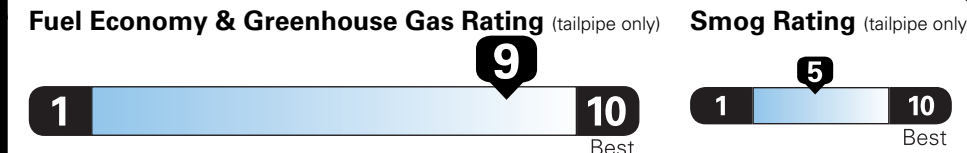

This vehicle emits 228 grams CO₂ per mile. The best emits 0 grams per mile (tailpipe only). Producing and distributing fuel also create emissions; learn more at fuelconomy.gov.

Actual results will vary for many reasons, including driving conditions and how you drive and maintain your vehicle. The average new vehicle gets 27 MPG and costs $7,500 to fuel over 5 years. Cost estimates are based on 15,000 miles per year at $2.70 per gallon. MPGe is miles per gasoline gallon equivalent. Vehicle emissions are a significant cause of climate change and smog.

fuelconomy.gov

Calculate personalized estimates and compare vehicles

10-year 100,000-mile LIMITED POWERTRAIN WARRANTY

10^{YEAR} / 100,000^{MILE} POWERTRAIN
7^{YEAR} / 100,000^{MILE} ANTI-CORROSION/PERFORATION
5^{YEAR} / 60,000^{MILE} BUMPER-TO-BUMPER
5^{YEAR} / UNLIMITED^{MILE} ROADSIDE ASSISTANCE

*See participating Retailer for Limited Warranty and Roadside Assistance terms and conditions.

Parts Content Information

For vehicles in this carline:
U.S./Canadian Major Sources of Parts Content: Foreign Parts Content:
0% THAILAND 89%

For this vehicle:
Final Assembly Point: **CHONBURI, THAILAND**
Country of Origin: **THAILAND** Engine: **THAILAND** Transmission: **THAILAND**

Note: Parts content does not include final assembly, distribution, or other non-parts costs.

GOVERNMENT 5-STAR SAFETY RATINGS

Overall Vehicle Score ★★★★★
Based on the combined ratings of frontal, side and rollover. Should ONLY be compared to other vehicles of similar size and weight.

Frontal Crash	Driver	★★★★★
	Passenger	★★★★★

Based on the risk of injury in a frontal impact. Should ONLY be compared to other vehicles of similar size and weight.

Side Crash	Front seat	★★★★★
	Rear seat	★★★★★

Based on the risk of injury in a side impact.

Rollover ★★★★★
Based on the risk of rollover in a single-vehicle crash.

Star ratings range from 1 to 5 stars (★★★★★) with 5 being the highest. Source: National Highway Traffic Safety Administration (NHTSA). www.safercar.gov or 1-888-327-4236

Cumulative Accessory Weight is 11.0 lbs

Method of Transport: RAIL VIN : ML32A5HJ4LH006389
Plant/Port of Entry: JACKSONVILLE,FL Route Code : RDS

Gasoline, license and title fees, applicable federal, state and local taxes and dealer and distributor installed options and accessories are not included in the manufacturer's suggested retail price. This label has been applied to this vehicle pursuant to federal law and cannot be moved or altered prior to delivery to the ultimate purchaser.

Cumulative Accessory Weight is 11.0 lbs