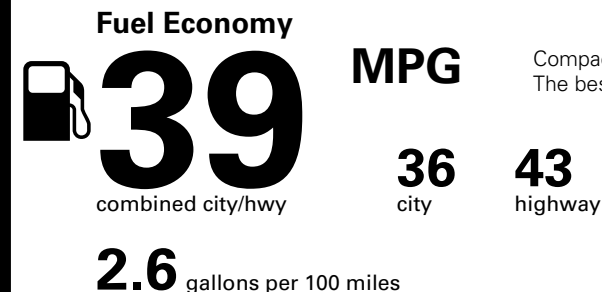

EPA DOT Fuel Economy and Environment

Gasoline Vehicle

Compact Cars range from 14 to 113 MPG. The best vehicle rates 136 MPGe.

You save \$2,250
in fuel costs over 5 years
 compared to the average new vehicle.