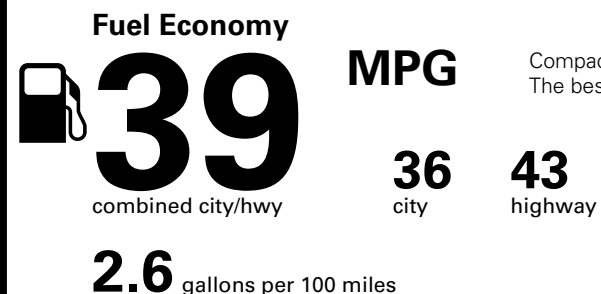

Fuel Economy and Environment

Gasoline Vehicle

Compact Cars range from 14 to 113 MPG. The best vehicle rates 136 MPGe.

You save \$2,250
in fuel costs over 5 years compared to the average new vehicle.

Annual fuel COST
\$1,050