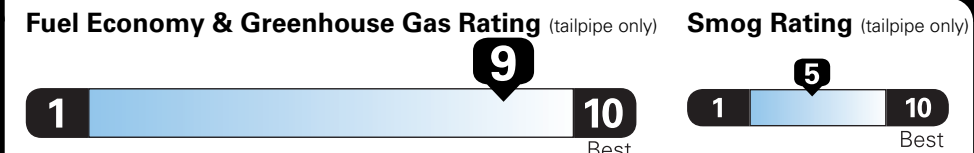

Fuel Economy and Environment

Gasoline Vehicle

Compact Cars range from 14 to 113 MPG. The best vehicle rates 136 MPGe.

You save \$2,250
in fuel costs over 5 years compared to the average new vehicle.

Annual fuel COST
\$1,050