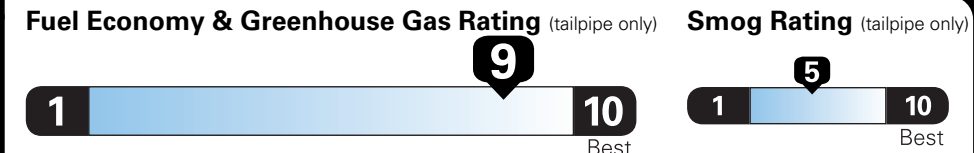

Fuel Economy and Environment

Gasoline Vehicle

Compact Cars range from 14 to 113 MPG. The best vehicle rates 136 MPGe.

You save \$2,250
in fuel costs over 5 years compared to the average new vehicle.

Annual fuel COST
\$1,050