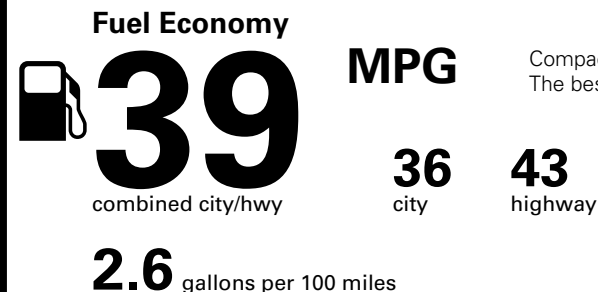

Fuel Economy and Environment

Gasoline Vehicle

Compact Cars range from 14 to 113 MPG. The best vehicle rates 136 MPGe.

You save \$2,250
in fuel costs over 5 years compared to the average new vehicle.

Annual fuel COST
\$1,050