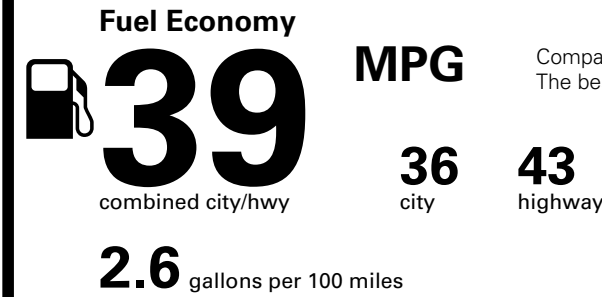

EPA DOT Fuel Economy and Environment

Gasoline Vehicle

Compact Cars range from 14 to 107 MPG. The best vehicle rates 136 MPGe.

You save \$2,000
in fuel costs over 5 years compared to the average new vehicle.