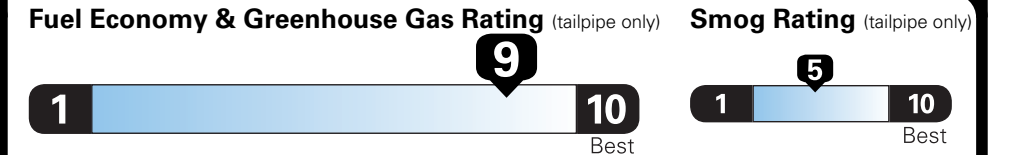

Actual results will vary for many reasons, including driving conditions and how you drive and maintain your vehicle. The average new vehicle gets 27 MPG and costs $7,000 to fuel over 5 years. Cost estimates are based on 15,000 miles per year at $2.55 per gallon. MPGe is miles per gasoline gallon equivalent. Vehicle emissions are a significant cause of climate change and smog.

fuelconomy.gov

Calculate personalized estimates and compare vehicles

10-year 100,000-mile LIMITED POWERTRAIN WARRANTY

10 YEAR /100,000 MILE POWERTRAIN	7 YEAR /100,000 MILE ANTI-CORROSION/PERFORATION
5 YEAR /60,000 MILE BUMPER-TO-BUMPER	5 YEAR /UNLIMITED MILE ROADSIDE ASSISTANCE

*See participating Retailer for Limited Warranty and Roadside Assistance terms and conditions.

Parts Content Information

For vehicles in this carline:
U.S./Canadian Major Sources of Parts Content: Foreign Parts Content:
0% **THAILAND 88%**

For this vehicle:
Final Assembly Point: **CHONBURI, THAILAND**
Country of Origin: **THAILAND** Engine: **THAILAND** Transmission: **THAILAND**

Note: Parts content does not include final assembly, distribution, or other non-parts costs.

GOVERNMENT 5-STAR SAFETY RATINGS

Overall Vehicle Score ★★★★★
Based on the combined ratings of frontal, side and rollover. Should ONLY be compared to other vehicles of similar size and weight.

Frontal Crash	Driver	★★★★★
	Passenger	★★★★★

Based on the risk of injury in a frontal impact. Should ONLY be compared to other vehicles of similar size and weight.

Side Crash	Front seat	★★★★★
	Rear seat	★★★★★

Based on the risk of injury in a side impact.

Rollover ★★★★★
Based on the risk of rollover in a single-vehicle crash.

Star ratings range from 1 to 5 stars (★★★★★) with 5 being the highest. Source: National Highway Traffic Safety Administration (NHTSA). www.safercar.gov or 1-888-327-4236

Cumulative Accessory Weight is 9.0 lbs

Method of Transport: RAIL Plant/Port of Entry: TACOMA, WA

VIN : ML32A5HJ8KH002277
Route Code : RJO

Gasoline, license and title fees, applicable federal, state and local taxes and dealer and distributor installed options and accessories are not included in the manufacturer's suggested retail price. This label has been applied to this vehicle pursuant to federal law and cannot be moved or altered prior to delivery to the ultimate purchaser.

Cumulative Accessory Weight is 9.0 lbs