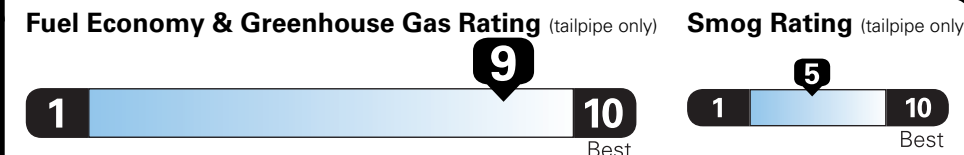

This vehicle emits 229 grams CO₂ per mile. The best emits 0 grams per mile (tailpipe only). Producing and distributing fuel also create emissions; learn more at fuelconomy.gov.

Actual results will vary for many reasons, including driving conditions and how you drive and maintain your vehicle. The average new vehicle gets 27 MPG and costs $7,000 to fuel over 5 years. Cost estimates are based on 15,000 miles per year at $2.55 per gallon. MPGe is miles per gasoline gallon equivalent. Vehicle emissions are a significant cause of climate change and smog.

fuelconomy.gov

Calculate personalized estimates and compare vehicles

10-year
100,000-mile
LIMITED POWERTRAIN WARRANTY

10 YEAR /100,000 MILE POWERTRAIN
7 YEAR /100,000 MILE ANTI-CORROSION/PERFORATION
5 YEAR /60,000 MILE BUMPER-TO-BUMPER
5 YEAR /UNLIMITED MILE ROADSIDE ASSISTANCE

Parts Content Information

For vehicles in this carline:
U.S./Canadian Major Sources of Parts Content: Foreign Parts Content:
0% **THAILAND 87%**

For this vehicle:
Final Assembly Point: **CHONBURI, THAILAND**
Country of Origin: **THAILAND**
Engine: **THAILAND**
Transmission: **THAILAND**

Note: Parts content does not include final assembly, distribution, or other non-parts costs.

GOVERNMENT 5-STAR SAFETY RATINGS

Overall Vehicle Score ★★★★★

Based on the combined ratings of frontal, side and rollover. Should ONLY be compared to other vehicles of similar size and weight.

Frontal Crash Driver Passenger ★★★★★ ★★★★★

Based on the risk of injury in a frontal impact. Should ONLY be compared to other vehicles of similar size and weight.

Side Crash Front seat Rear seat ★★★★★ ★★★★★

Based on the risk of injury in a side impact.

Rollover ★★★★★

Based on the risk of rollover in a single-vehicle crash.

Star ratings range from 1 to 5 stars (★★★★★) with 5 being the highest. Source: National Highway Traffic Safety Administration (NHTSA).

www.safercar.gov or 1-888-327-4236

Cumulative Accessory Weight is 7.8 lbs

Method of Transport: RAIL
Plant/Port of Entry: TACOMA, WA

VIN : ML32A5HJ9KH008783
Route Code : RKC

Gasoline, license and title fees, applicable federal, state and local taxes and dealer and distributor installed options and accessories are not included in the manufacturer's suggested retail price. This label has been applied to this vehicle pursuant to federal law and cannot be moved or altered prior to delivery to the ultimate purchaser.

Cumulative Accessory Weight is 7.8 lbs