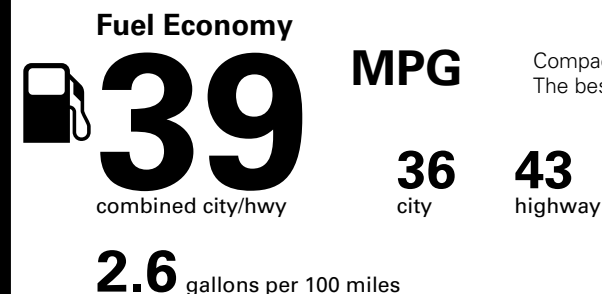

Convenience Features (cont'd)

- ECO indicator light
- Cruise control
- Steering wheel audio controls
- Steering wheel phone controls
- Steering wheel voice controls
- Automatic climate control
- Micron air filtration
- Rear heater floor ducts
- FAST-Key passive entry system with push button start and panic feature
- Power windows
- Power door locks
- 12-volt power outlet
- Floor console with cup holders
- Front door panel storage pockets
- Glove box

Safety & Security

- Hill Start Assist (HSA)
- Anti-lock Braking System (ABS) with Electronic Brakeforce Distribution (EBD) and Brake Assist
- Active Stability Control (ASC)
- Tire Pressure Monitoring System (TPMS)
- Side curtain airbags
- Driver's knee airbag
- Advanced dual-stage front airbags
- Three-point seatbelts for all seating positions
- Adjustable front shoulder belts with pretensioner
- LATCH child-restraint system
- Child safety rear door locks
- Anti-theft engine immobilizer
- RISE body construction

Additional Equipment

Full Tank of Gas	INCLUDED
Cargo Package	$105.00
▪ Cargo mat	
▪ Cargo net	
Accy Carpeted Floor Mats and Portfolio	$135.00

	MSRP*: $16,995.00
Total Additional Equipment:	$240.00
	Subtotal: $17,235.00
Destination/Handling:	$995.00
	Total MSRP*: $18,230.00

*MSRP (Manufacturer's Suggested Retail Price)

Visit us at www.mitsubishicars.com

Fuel Economy and Environment

Gasoline Vehicle

Compact Cars range from 14 to 119 MPG. The best vehicle rates 136 MPGe.

You save $2,000
in fuel costs over 5 years compared to the average new vehicle.

Annual fuel COST
$1,000