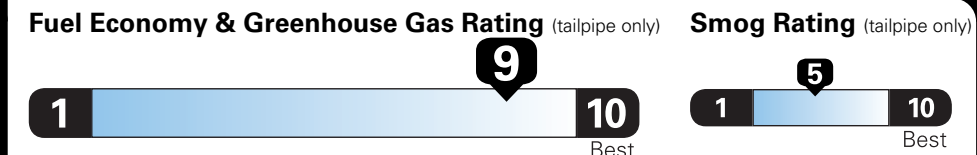

EPA DOT Fuel Economy and Environment

Compact Cars range from 14 to 119 MPG. The best vehicle rates 136 MPGe.

You save \$2,250
in fuel costs over 5 years compared to the average new vehicle.

Annual fuel cost \$1,050