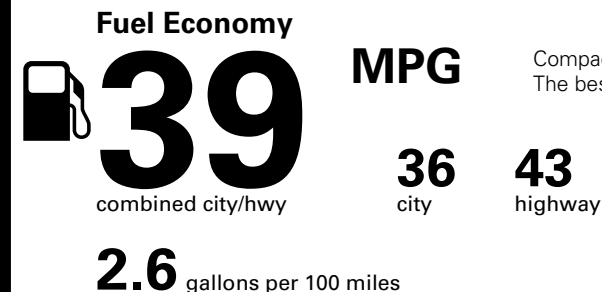

EPA DOT Fuel Economy and Environment

Compact Cars range from 14 to 119 MPG. The best vehicle rates 136 MPGe.

You save \$2,250
in fuel costs over 5 years compared to the average new vehicle.

Annual fuel cost \$1,050