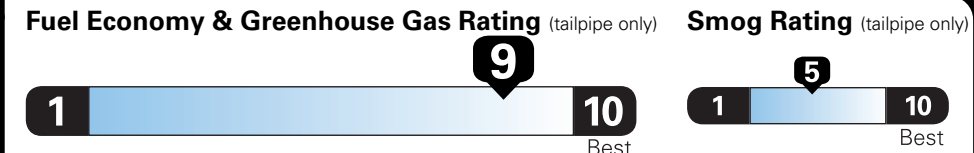

Actual results will vary for many reasons, including driving conditions and how you drive and maintain your vehicle. The average new vehicle gets 27 MPG and costs $7,000 to fuel over 5 years. Cost estimates are based on 15,000 miles per year at $2.55 per gallon. MPGe is miles per gasoline gallon equivalent. Vehicle emissions are a significant cause of climate change and smog.

fuelconomy.gov

Calculate personalized estimates and compare vehicles

10-year 100,000-mile LIMITED POWERTRAIN WARRANTY

10 YEAR / 100,000 MILE POWERTRAIN
7 YEAR / 100,000 MILE ANTI-CORROSION/PERFORATION

5 YEAR / 60,000 MILE BUMPER-TO-BUMPER
5 YEAR / UNLIMITED MILE ROADSIDE ASSISTANCE

*See participating Retailer for Limited Warranty and Roadside Assistance terms and conditions.

Parts Content Information

For vehicles in this carline:
U.S./Canadian Major Sources of Parts Content: Foreign Parts Content:
0% **THAILAND 88%**

For this vehicle:
Final Assembly Point: **CHONBURI, THAILAND**
Country of Origin: **THAILAND** Engine: **THAILAND** Transmission: **THAILAND**

Note: Parts content does not include final assembly, distribution, or other non-parts costs.

GOVERNMENT 5-STAR SAFETY RATINGS

Overall Vehicle Score ★★★★★
Based on the combined ratings of frontal, side and rollover. Should ONLY be compared to other vehicles of similar size and weight.

Frontal Crash	Driver	★★★★★
	Passenger	★★★★★

Based on the risk of injury in a frontal impact. Should ONLY be compared to other vehicles of similar size and weight.

Side Crash	Front seat	★★★★★
	Rear seat	★★★★★

Based on the risk of injury in a side impact.

Rollover ★★★★★
Based on the risk of rollover in a single-vehicle crash.

Star ratings range from 1 to 5 stars (★★★★★) with 5 being the highest. Source: National Highway Traffic Safety Administration (NHTSA). www.safercar.gov or 1-888-327-4236

Cumulative Accessory Weight is 8.2 lbs

Method of Transport: RAIL
Plant/Port of Entry: TACOMA, WA

VIN : ML32A5HJXKH008761
Route Code : RJO

Gasoline, license and title fees, applicable federal, state and local taxes and dealer and distributor installed options and accessories are not included in the manufacturer's suggested retail price. This label has been applied to this vehicle pursuant to federal law and cannot be moved or altered prior to delivery to the ultimate purchaser.

Cumulative Accessory Weight is 8.2 lbs