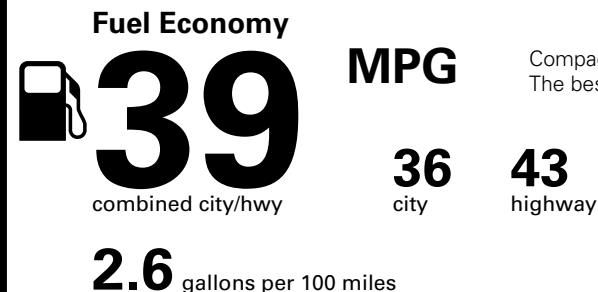

EPA DOT Fuel Economy and Environment

Gasoline Vehicle

Compact Cars range from 14 to 119 MPG. The best vehicle rates 136 MPGe.

You save \$2,000
in fuel costs over 5 years compared to the average new vehicle.