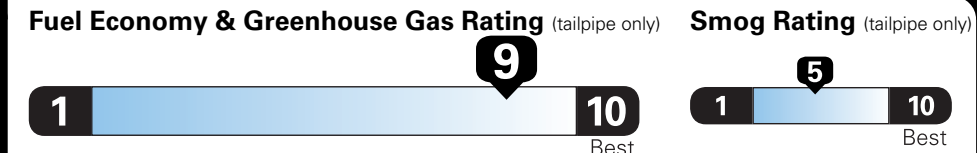

Actual results will vary for many reasons, including driving conditions and how you drive and maintain your vehicle. The average new vehicle gets 27 MPG and costs $7,500 to fuel over 5 years. Cost estimates are based on 15,000 miles per year at $2.70 per gallon. MPGe is miles per gasoline gallon equivalent. Vehicle emissions are a significant cause of climate change and smog.

fuelconomy.gov

Calculate personalized estimates and compare vehicles

10-year 100,000-mile LIMITED POWERTRAIN WARRANTY

10^{YEAR}/100,000^{MILE} POWERTRAIN | 7^{YEAR}/100,000^{MILE} ANTI-CORROSION/PERFORATION

5^{YEAR}/60,000^{MILE} BUMPER-TO-BUMPER | 5^{YEAR}/UNLIMITED^{MILE} ROADSIDE ASSISTANCE

*See participating Retailer for Limited Warranty and Roadside Assistance terms and conditions.

Parts Content Information

For vehicles in this carline:
U.S./Canadian Parts Content: 0% | Major Sources of Foreign Parts Content: THAILAND 89%

For this vehicle:
Final Assembly Point: CHONBURI, THAILAND
Country of Origin: THAILAND | Engine: THAILAND | Transmission: THAILAND

Note: Parts content does not include final assembly, distribution, or other non-parts costs.

GOVERNMENT 5-STAR SAFETY RATINGS

Overall Vehicle Score ★★★★★
Based on the combined ratings of frontal, side and rollover. Should ONLY be compared to other vehicles of similar size and weight.

Frontal Crash	Driver	★★★★★
	Passenger	★★★★★

Based on the risk of injury in a frontal impact. Should ONLY be compared to other vehicles of similar size and weight.

Side Crash	Front seat	★★★★★
	Rear seat	★★★★★

Based on the risk of injury in a side impact.

Rollover ★★★★★
Based on the risk of rollover in a single-vehicle crash.

Star ratings range from 1 to 5 stars (★★★★★) with 5 being the highest. Source: National Highway Traffic Safety Administration (NHTSA). www.safercar.gov or 1-888-327-4236

Cumulative Accessory Weight is 8.6 lbs

Method of Transport: RAIL | Plant/Port of Entry: TACOMA, WA | VIN: ML32A5HJXLH001052 | Route Code: RJO

Gasoline, license and title fees, applicable federal, state and local taxes and dealer and distributor installed options and accessories are not included in the manufacturer's suggested retail price. This label has been applied to this vehicle pursuant to federal law and cannot be moved or altered prior to delivery to the ultimate purchaser.

Cumulative Accessory Weight is 8.6 lbs