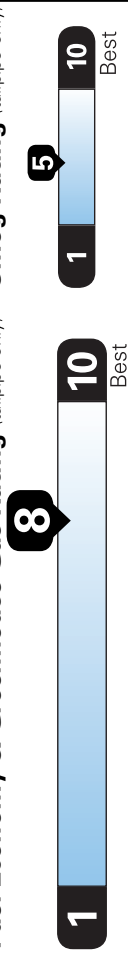

Interior Features

- Front map light
- Cargo light
- 6-way adjustable driver seat
- 4-way adjustable passenger seat
- Split rear seat folding function
- Head restraints at front and rear outboard seating positions
- Chrome climate control panel accents
- Gloss black audio panel
- Driver sunvisor vanity mirror
- Remote fuel lid release

Convenience Features

- 7.0" Smartphone-link Display Audio (SDA)
- Rearview camera
- 4 speakers
- Apple CarPlay® and Android™ Auto
- AM/FM radio
- Bluetooth® wireless technology
- Front USB port
- ECO Indicator
- Cruise control
- Steering wheel audio and phone controls
- Steering wheel voice recognition control
- Automatic climate control
- Micro air filtration
- Rear heater floor ducts
- Remote keyless entry
- Power windows
- 12V power outlet
- Floor console with cupholders
- Front door bottle holder
- Front assist grips
- Glove box

Additional Equipment

White Diamond Paint	$395.00
Full Tank of Gas	INCLUDED
Accy Tonneau Cover	$130.00
Accy Carpeted Floor Mats and Portfolio	$145.00
Accy Armrest Console	$190.00

EPA DOT Fuel Economy and Environment

Gasoline Vehicle

Fuel Economy

39 MPG
combined city/hwy

36 MPG
city

Compact Cars range from 14 to 113 MPG.
The best vehicle rates 141 MPGe.

You save $2,250
in fuel costs
over 5 years
compared to the
average new vehicle.

2.6 gallons per 100 miles

43 highway

Annual fuel cost

$1,050

Fuel Economy & Greenhouse Gas Rating (tailpipe only)

This vehicle emits 225 grams CO₂ per mile. The best emits 0 grams per mile (tailpipe only). Producing and distributing fuel also create emissions; learn more at fueleconomy.gov.

Actual results will vary for many reasons, including driving conditions and how you drive and maintain your vehicle. The average new vehicle gets 27 MPG and costs $7,500 to fuel over 5 years. Cost estimates are based on 15,000 miles per year at $2.70 per gallon. MPGe is miles per gasoline gallon equivalent. Vehicle emissions are a significant cause of climate change and smog.

fueleconomy.gov

Calculate personalized estimates and compare vehicles

QR Code
Smartphone

10-year LIMITED POWERTRAIN WARRANTY

10 YEAR / **100,000** MILE POWERTRAIN ANTI-CORROSION/PERFORATION
7 YEAR / **100,000** MILE
5 YEAR / **60,000** MILE BUMPER-TO-BUMPER ROADSIDE ASSISTANCE

*See participating Retailer for Limited Warranty and Roadside Assistance terms and conditions.

Parts Content Information

For vehicles in this carline:

U.S./Canadian Parts Content: **0%**
Major Sources of Foreign Parts Content: **THAILAND 92%**

For this vehicle:

Final Assembly Point: **CHONBURI, THAILAND**

Country of Origin: **THAILAND**
Engine: **THAILAND**
Transmission: **THAILAND**

Note: Parts content does not include final assembly, distribution, or other non-parts costs.

GOVERNMENT 5-STAR SAFETY RATINGS

Overall Vehicle Score ★ ★ ★ ★ ★

Based on the combined ratings of frontal, side and rollover. Should ONLY be compared to other vehicles of similar size and weight.

Frontal Crash ★ ★ ★ ★ ★
Driver ★ ★ ★ ★ ★
Passenger ★ ★ ★ ★ ★

Based on the risk of injury in a frontal impact. Should ONLY be compared to other vehicles of similar size and weight.

Side Crash ★ ★ ★ ★ ★
Front seat ★ ★ ★ ★ ★
Rear seat ★ ★ ★ ★ ★

Based on the risk of injury in a side impact.

Rollover ★ ★ ★ ★ ★

Based on the risk of rollover in a single-vehicle crash.

Star ratings range from 1 to 5 stars (★ ★ ★ ★ ★) with 5 being the highest.
Source: National Highway Traffic Safety Administration (NHTSA).

www.safercar.gov or 1-888-327-4236

MSRP*:	$15,595.00
Total Additional Equipment:	$860.00
Subtotal:	$16,455.00
Destination/Handling:	$995.00
Total MSRP*:	$17,450.00

*MSRP (Manufacturer's Suggested Retail Price)

Method of Transport: TRUCK
Plant/Port of Entry: HUENEME, CA
VIN : ML32AUHJ0MH001489
Route Code : TMP

Cumulative Accessory Weight is 12.1 lbs

Gasoline, license and title fees, applicable federal, state and local taxes and dealer and distributor installed options and accessories are not included in the manufacturer's suggested retail price. This label has been applied to this vehicle pursuant to federal law and cannot be moved or altered prior to delivery to the ultimate purchaser.

Cumulative Accessory Weight is 12.1 lbs

Visit us at www.mitsubishicars.com