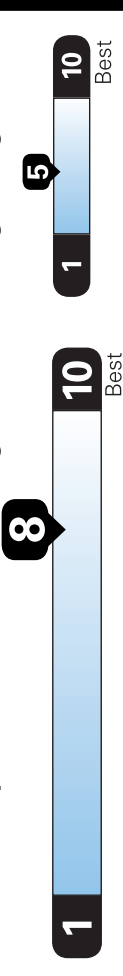

Convenience Features (cont'd)

- Rear heater floor ducts
- Remote keyless entry
- Power windows
- 12V power outlet
- Floor console with cupholders
- Front door bottle holder
- Front assist grips
- Glove box
- **Safety & Security**
- Forward Collision Mitigation system (FCM) with pedestrian detection
- Hill Start Assist (HSA)
- Anti-lock Braking System (ABS) with Electronic Brakeforce Distribution (EBD) and brake assist
- Active Stability Control (ASC)
- Tire Pressure Monitoring System (TPMS)
- Side curtain airbags
- Driver knee airbag
- Front seat-mounted side airbags
- Advanced dual-stage front airbags
- Three-point seatbelts for all seating positions
- Adjustable front-seat shoulder belt anchors
- LATCH (Lower Anchors and Tethers for Children)
- Child safety rear door locks
- Anti-theft engine immobilizer
- RISE body construction

Additional Equipment

- White Diamond Paint **$395.00**
- Accy Tonneau Cover **$130.00**
- Accy Carpeted Floor Mats and Portfolio **$145.00**

EPA DOT Fuel Economy and Environment

Fuel Economy **MPG**

39
combined city/hwy

Compact Cars range from 14 to 113 MPG.
The best vehicle rates 141 MPGe.

36
city

43
highway

2.6 gallons per 100 miles

You save $2,250
in fuel costs
over 5 years
compared to the
average new vehicle.

Annual fuel cost

$1,050

Fuel Economy & Greenhouse Gas Rating (tailpipe only) **Smog Rating** (tailpipe only)

This vehicle emits 225 grams CO₂ per mile. The best emits 0 grams per mile (tailpipe only). Producing and distributing fuel also create emissions; learn more at fueleconomy.gov.

Actual results will vary for many reasons, including driving conditions and how you drive and maintain your vehicle. The average new vehicle gets 27 MPG and costs $7,500 to fuel over 5 years. Cost estimates are based on 15,000 miles per year at $2.70 per gallon. MPGe is miles per gasoline gallon equivalent. Vehicle emissions are a significant cause of climate change and smog.

fueleconomy.gov

Calculate personalized estimates and compare vehicles

10-year LIMITED POWERTRAIN WARRANTY

10^{YEAR}/100,000^{MILE} ANTI-CORROSION/PERFORATION POWERTRAIN
7^{YEAR}/100,000^{MILE}
5^{YEAR}/60,000^{MILE} BUMPER-TO-BUMPER ROADSIDE ASSISTANCE
*See participating Retailer for Limited Warranty and Roadside Assistance terms and conditions.

Parts Content Information

For vehicles in this carline:
U.S./Canadian Major Sources of Parts Content: THAILAND 92%
Foreign Parts Content: 0%

For this vehicle:
Final Assembly Point: **CHONBURI, THAILAND**
Country of Origin: **THAILAND**
Engine: **THAILAND**
Transmission: **THAILAND**

Note: Parts content does not include final assembly, distribution, or other non-parts costs.

GOVERNMENT 5-STAR SAFETY RATINGS

Overall Vehicle Score ★ ★ ★ ★ ★
Based on the combined ratings of frontal, side and rollover. Should ONLY be compared to other vehicles of similar size and weight.

Frontal Crash ★ ★ ★ ★ ★
Driver ★ ★ ★ ★ ★
Passenger ★ ★ ★ ★ ★
Based on the risk of injury in a frontal impact. Should ONLY be compared to other vehicles of similar size and weight.

Side Crash ★ ★ ★ ★ ★
Front seat ★ ★ ★ ★ ★
Rear seat ★ ★ ★ ★ ★
Based on the risk of injury in a side impact.

Rollover ★ ★ ★ ★ ★
Based on the risk of rollover in a single-vehicle crash.

Star ratings range from 1 to 5 stars (★ ★ ★ ★ ★) with 5 being the highest.
Source: National Highway Traffic Safety Administration (NHTSA).
www.safercar.gov or 1-888-327-4236

MSRP*: $16,220.00
Total Additional Equipment: **$670.00**
Subtotal: **$16,890.00**
Destination/Handling: **$995.00**
Total MSRP*: **$17,885.00**
*MSRP (Manufacturer's Suggested Retail Price)

This vehicle is equipped with bumpers that can withstand an impact of 2.5 miles per hour with no damage to the vehicle's body and safety systems, although the bumper and related components may sustain damage. The bumper system on this vehicle conforms to the current federal bumper standard of 2.5 miles per hour.

Visit us at www.mitsubishicars.com

Cumulative Accessory Weight is 8.0 lbs