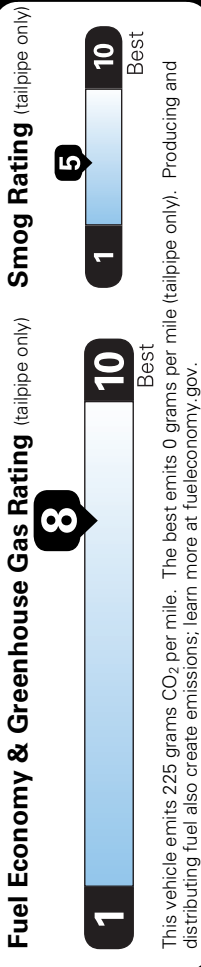

Additional Equipment

	INCLUDED
Full Tank of Gas	\$130.00
Accy Tonneau Cover	\$145.00
Accy Carpeted Floor Mats and Portfolio	\$190.00
Accy Armrest Console	

Total Additional Equipment:	MSRP*: \$15,595.00
Subtotal:	\$465.00
Destination/Handling:	\$16,060.00
Total MSRP*:	\$17,055.00

*MSRP (Manufacturer's Suggested Retail Price)

EPA DOT Fuel Economy and Environment

Fuel Economy
39 MPG
 combined city/hwy

36 city
43 highway

2.6 gallons per 100 miles

Compact Cars range from 14 to 113 MPG.
 The best vehicle rates 141 MPGe.

You save \$2,250
 in fuel costs over 5 years compared to the average new vehicle.

Annual fuel cost
\$1,050

This vehicle emits 225 grams CO₂ per mile. The best emits 0 grams per mile (tailpipe only). Producing and distributing fuel also create emissions; learn more at fueleconomy.gov.

*See participating Retailer for Limited Warranty and Roadside Assistance terms and conditions.

Parts Content Information

For vehicles in this carline:
 Major Sources of Parts Content: **THAILAND 92%**

For this vehicle:
 Final Assembly Point: **CHONBURI, THAILAND**
 Country of Origin: **THAILAND**
 Engine: **THAILAND**
 Transmission: **THAILAND**