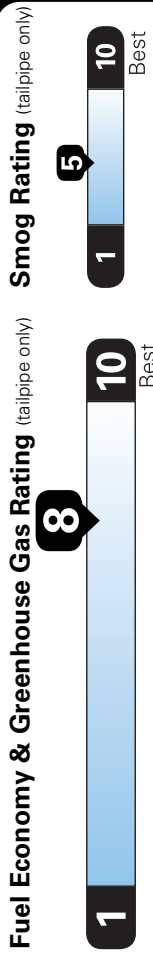

Additional Equipment

- Accy Tonneau Cover **$130.00**
- Accy Wheel Locks **$70.00**
- Accy Carpeted Floor Mats and Portfolio **$145.00**

EPA DOT Fuel Economy and Environment Gasoline Vehicle

Fuel Economy
39 MPG
combined city/hwy
36 city
43 highway
2.6 gallons per 100 miles

Compact Cars range from 14 to 113 MPG.
The best vehicle rates 141 MPGe.

You save $2,250
in fuel costs
over 5 years
compared to the
average new vehicle.

Annual fuel cost
$1,050

Actual results will vary for many reasons, including driving conditions and how you drive and maintain your vehicle. The average new vehicle gets 27 MPG and costs $7,500 to fuel over 5 years. Cost estimates are based on 15,000 miles per year at $2.70 per gallon. MPGe is miles per gasoline gallon equivalent. Vehicle emissions are a significant cause of climate change and smog.

fueleconomy.gov
Calculate personalized estimates and compare vehicles

This vehicle emits 225 grams CO₂ per mile. The best emits 0 grams per mile (tailpipe only). Producing and distributing fuel also create emissions; learn more at fueleconomy.gov.

10-year
100,000-mile
LIMITED POWERTRAIN WARRANTY

10^{YEAR} / **100,000**^{MILE} **7** / **100,000**^{MILE}
POWERTRAIN ANTI-CORROSION/PERFORATION

5^{YEAR} / **60,000**^{MILE} **5** / **UNLIMITED**^{MILE}
BUMPER-TO-BUMPER ROADSIDE ASSISTANCE

*See participating Retailer for Limited Warranty and Roadside Assistance terms and conditions.

Parts Content Information

For vehicles in this carline:
U.S./Canadian Major Sources of Parts Content: **THAILAND 92%**

For this vehicle:
Final Assembly **CHONBURI, THAILAND**
Point:
Country Engine: **THAILAND**
of Origin: Transmission: **THAILAND**

Note: Parts content does not include final assembly, distribution, or other non-parts costs.

GOVERNMENT 5-STAR SAFETY RATINGS

Overall Vehicle Score ★ ★ ★ ★ ★
Based on the combined ratings of frontal, side and rollover. Should ONLY be compared to other vehicles of similar size and weight.

Frontal Crash Driver ★ ★ ★ ★ ★
Passenger ★ ★ ★ ★ ★
Based on the risk of injury in a frontal impact. Should ONLY be compared to other vehicles of similar size and weight.

Side Crash Front seat ★ ★ ★ ★ ★
Rear seat ★ ★ ★ ★ ★
Based on the risk of injury in a side impact.

Rollover ★ ★ ★ ★ ★
Based on the risk of rollover in a single-vehicle crash.

Star ratings range from 1 to 5 stars (★ ★ ★ ★ ★) with 5 being the highest.
Source: National Highway Traffic Safety Administration (NHTSA).
www.safercar.gov or 1-888-327-4236

Total Additional Equipment: **MSRP*: $16,220.00**
$345.00

Subtotal: **$16,565.00**

Destination/Handling: **$995.00**

Total MSRP*: **$17,560.00**

*MSRP (Manufacturer's Suggested Retail Price)

Cumulative Accessory Weight is 8.4 lbs

Method of Transport: TRUCK
Plant/Port of Entry: BALTIMORE, MD
VIN : ML32AUHJ1MH000772
Route Code : TBR

Gasoline, license and title fees, applicable federal, state and local taxes and dealer and distributor installed options and accessories are not included in the manufacturer's suggested retail price. This label has been applied to this vehicle pursuant to federal law and cannot be moved or altered prior to delivery to the ultimate purchaser.

Visit us at www.mitsubishicars.com

Cumulative Accessory Weight is 8.4 lbs