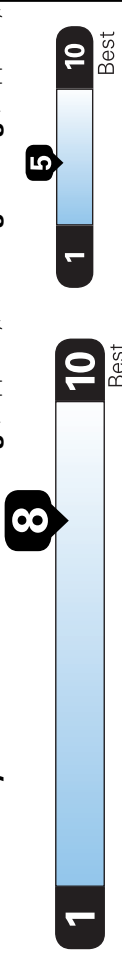

Additional Equipment

Accy Tonneau Cover	$130.00
Accy Carpeted Floor Mats and Portfolio	$145.00
Accy Armrest Console	$190.00

EPA DOT Fuel Economy and Environment

Fuel Economy

39 MPG
combined city/hwy

36 city

43 highway

2.6 gallons per 100 miles

You **save**
$2,250
in fuel costs
over 5 years
compared to the
average new vehicle.

Compact Cars range from 14 to 113 MPG.
The best vehicle rates 141 MPGe.

Annual fuel cost

$1,050

Actual results will vary for many reasons, including driving conditions and how you drive and maintain your vehicle. The average new vehicle gets 27 MPG and costs $7,500 to fuel over 5 years. Cost estimates are based on 15,000 miles per year at $2.70 per gallon. MPGe is miles per gasoline gallon equivalent. Vehicle emissions are a significant cause of climate change and smog.

fueleconomy.gov

Calculate personalized estimates and compare vehicles

QR Code
Smartphone

Fuel Economy & Greenhouse Gas Rating (tailpipe only)

This vehicle emits 225 grams CO₂ per mile. The best emits 0 grams per mile (tailpipe only). Producing and distributing fuel also create emissions; learn more at fueleconomy.gov.

10-year LIMITED POWERTRAIN WARRANTY

100,000-mile

10 YEAR / **100,000** MILE
POWERTRAIN ANTI-CORROSION/PERFORATION

5 YEAR / **60,000** MILE
BUMPER-TO-BUMPER ROADSIDE ASSISTANCE

Parts Content Information

For vehicles in this carline:

U.S./Canadian Parts Content: **0%**
Major Sources of Foreign Parts Content: **THAILAND 92%**

For this vehicle:

Final Assembly Point: **CHONBURI, THAILAND**

Country of Origin: **THAILAND**
Engine: **THAILAND**
Transmission: **THAILAND**

Note: Parts content does not include final assembly, distribution, or other non-parts costs.

GOVERNMENT 5-STAR SAFETY RATINGS

Overall Vehicle Score ★ ★ ★ ★ ★

Based on the combined ratings of frontal, side and rollover. Should ONLY be compared to other vehicles of similar size and weight.

Frontal Crash Driver ★ ★ ★ ★ ★

Passenger ★ ★ ★ ★ ★

Based on the risk of injury in a frontal impact. Should ONLY be compared to other vehicles of similar size and weight.

Side Crash Front seat ★ ★ ★ ★ ★

Rear seat ★ ★ ★ ★ ★

Based on the risk of injury in a side impact.

Rollover ★ ★ ★ ★ ★

Based on the risk of rollover in a single-vehicle crash.

Star ratings range from 1 to 5 stars (★ ★ ★ ★ ★) with 5 being the highest.
Source: National Highway Traffic Safety Administration (NHTSA).
www.safercar.gov or 1-888-327-4236

MSRP*:	$16,220.00
Total Additional Equipment:	$465.00
Subtotal:	$16,685.00
Destination/Handling:	$995.00
Total MSRP*:	$17,680.00

*MSRP (Manufacturer's Suggested Retail Price)

Method of Transport: TRUCK
Plant/Port of Entry: BALTIMORE, MD
VIN : ML32AUHJ1MH000870
Route Code : TBR

Cumulative Accessory Weight is 12.2 lbs

Gasoline, license and title fees, applicable federal, state and local taxes and dealer and distributor installed options and accessories are not included in the manufacturer's suggested retail price. This label has been applied to this vehicle pursuant to federal law and cannot be moved or altered prior to delivery to the ultimate purchaser.

Cumulative Accessory Weight is 12.2 lbs

Visit us at www.mitsubishicars.com