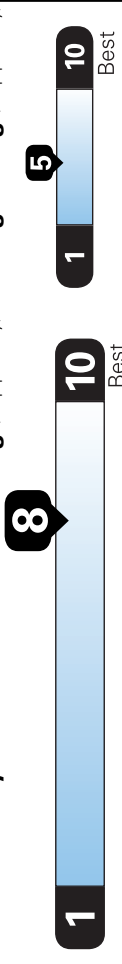

Interior Features

- Front map light
- Cargo light
- 6-way adjustable driver seat
- 4-way adjustable passenger seat
- Split rear seat folding function
- Head restraints at front and rear outboard seating positions
- Chrome climate control panel accents
- Gloss black audio panel
- Driver sunvisor vanity mirror
- Remote fuel lid release

Convenience Features

- 7.0" Smartphone-link Display Audio (SDA)
- Rearview camera
- 4 speakers
- Apple CarPlay® and Android™ Auto
- AM/FM radio
- Bluetooth® wireless technology
- Front USB port
- ECO Indicator
- Cruise control
- Steering wheel audio and phone controls
- Steering wheel voice recognition control
- Automatic climate control
- Micro air filtration
- Rear heater floor ducts
- Remote keyless entry
- Power windows
- 12V power outlet
- Floor console with cupholders
- Front door bottle holder
- Front assist grips
- Glove box

Additional Equipment

	INCLUDED
Full Tank of Gas	$130.00
Accy Tonneau Cover	$145.00
Accy Carpeted Floor Mats and Portfolio	

EPA DOT Fuel Economy and Environment

Fuel Economy

36 MPG
combined city/hwy

Compact Cars range from 14 to 113 MPG.
The best vehicle rates 141 MPGe.

33 city
41 highway

2.8 gallons per 100 miles

You **save**
$2,000
in fuel costs
over 5 years
compared to the
average new vehicle.

Annual fuel cost

$1,100

Fuel Economy & Greenhouse Gas Rating (tailpipe only)

This vehicle emits 242 grams CO₂ per mile. The best emits 0 grams per mile (tailpipe only). Producing and distributing fuel also create emissions; learn more at fueleconomy.gov.

Actual results will vary for many reasons, including driving conditions and how you drive and maintain your vehicle. The average new vehicle gets 27 MPG and costs $7,500 to fuel over 5 years. Cost estimates are based on 15,000 miles per year at $2.70 per gallon. MPGe is miles per gasoline gallon equivalent. Vehicle emissions are a significant cause of climate change and smog.

fueleconomy.gov

Calculate personalized estimates and compare vehicles

10-year

100,000-mile
LIMITED POWERTRAIN WARRANTY

10 YEAR / **100,000** MILE ANTI-CORROSION/PERFORATION POWERTRAIN
5 YEAR / **60,000** MILE BUMPER-TO-BUMPER ROADSIDE ASSISTANCE

Parts Content Information

For vehicles in this carline:

U.S./Canadian Major Sources of Parts Content: **THAILAND 91%**

For this vehicle:

Final Assembly Point: **CHONBURI, THAILAND**

Country of Origin: **THAILAND**
Engine: **THAILAND**
Transmission: **THAILAND**

Note: Parts content does not include final assembly, distribution, or other non-parts costs.

GOVERNMENT 5-STAR SAFETY RATINGS

Overall Vehicle Score ★ ★ ★ ★ ★

Based on the combined ratings of frontal, side and rollover. Should ONLY be compared to other vehicles of similar size and weight.

Frontal Crash Driver ★ ★ ★ ★ ★
Passenger ★ ★ ★ ★ ★

Based on the risk of injury in a frontal impact. Should ONLY be compared to other vehicles of similar size and weight.

Side Crash Front seat ★ ★ ★ ★ ★
Rear seat ★ ★ ★ ★ ★

Based on the risk of injury in a side impact.

Rollover ★ ★ ★ ★ ★

Based on the risk of rollover in a single-vehicle crash.

Star ratings range from 1 to 5 stars (★ ★ ★ ★ ★) with 5 being the highest.
Source: National Highway Traffic Safety Administration (NHTSA).

www.safercar.gov or 1-888-327-4236

MSRP*:	$14,295.00
Total Additional Equipment:	$275.00
Subtotal:	$14,570.00
Destination/Handling:	$995.00
Total MSRP*:	$15,565.00

*MSRP (Manufacturer's Suggested Retail Price)

Method of Transport: TRUCK
Plant/Port of Entry: HUENEME, CA
VIN : ML32AUHJ2MH001381
Route Code : TMP

Cumulative Accessory Weight is **7.9 lbs**

Gasoline, license and title fees, applicable federal, state and local taxes and dealer and distributor installed options and accessories are not included in the manufacturer's suggested retail price. This label has been applied to this vehicle pursuant to federal law and cannot be moved or altered prior to delivery to the ultimate purchaser.

Cumulative Accessory Weight is **7.9 lbs**

Visit us at www.mitsubishicars.com