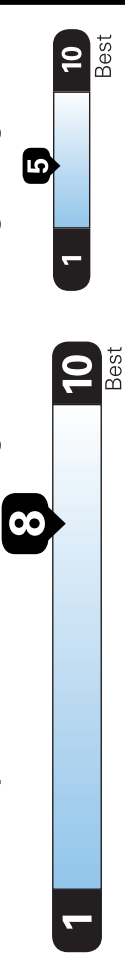

Convenience Features (cont'd)

- Remote keyless entry
- Power windows
- 12V power outlet
- Floor console with cupholders
- Front door bottle holder
- Front assist grips
- Glove box

Safety & Security

- Forward Collision Mitigation system (FCM) with pedestrian detection
- Hill Start Assist (HSA)
- Anti-lock Braking System (ABS) with Electronic Brakeforce Distribution (EBD) and brake assist
- Active Stability Control (ASC)
- Tire Pressure Monitoring System (TPMS)
- Side curtain airbags
- Driver knee airbag
- Front seat-mounted side airbags
- Advanced dual-stage front airbags
- Three-point seatbelts for all seating positions
- Adjustable front-seat shoulder belt anchors
- LATCH (Lower Anchors and Tethers for Children)
- Child safety rear door locks
- Anti-theft engine immobilizer
- RISE Body Construction

Additional Equipment

	INCLUDED
Full Tank of Gas	$130.00
Accy Tonneau Cover	$145.00
Accy Carpeted Floor Mats and Portfolio	$190.00
Accy Armrest Console	

EPA DOT Fuel Economy and Environment

Gasoline Vehicle

Fuel Economy

39 MPG
combined city/hwy

36 city

2.6 gallons per 100 miles

Compact Cars range from 14 to 113 MPG.
The best vehicle rates 141 MPG.

You save $2,250
in fuel costs
over 5 years
compared to the
average new vehicle.

Annual fuel cost

$1,050

Fuel Economy & Greenhouse Gas Rating (tailpipe only)

Actual results will vary for many reasons, including driving conditions and how you drive and maintain your vehicle. The average new vehicle gets 27 MPG and costs $7,500 to fuel over 5 years. Cost estimates are based on 15,000 miles per year at $2.70 per gallon. MPGe is miles per gasoline gallon equivalent. Vehicle emissions are a significant cause of climate change and smog.

fueleconomy.gov

Calculate personalized estimates and compare vehicles

10-year

100,000-mile
LIMITED POWERTRAIN WARRANTY

10 YEAR / **100,000** MILE
POWERTRAIN ANTI-CORROSION/PERFORATION

5 YEAR / **60,000** MILE
BUMPER-TO-BUMPER ROADSIDE ASSISTANCE

Parts Content Information

For vehicles in this carline:

U.S./Canadian Parts Content: **0%**
Major Sources of Foreign Parts Content: **THAILAND 92%**

For this vehicle:

Final Assembly Point: **CHONBURI, THAILAND**

Country of Origin: **THAILAND**
Engine: **THAILAND**
Transmission: **THAILAND**

Note: Parts content does not include final assembly, distribution, or other non-parts costs.

GOVERNMENT 5-STAR SAFETY RATINGS

Overall Vehicle Score ★ ★ ★ ★ ★

Based on the combined ratings of frontal, side and rollover. Should ONLY be compared to other vehicles of similar size and weight.

Frontal Crash Driver ★ ★ ★ ★ ★

Passenger ★ ★ ★ ★ ★

Based on the risk of injury in a frontal impact. Should ONLY be compared to other vehicles of similar size and weight.

Side Crash Front seat ★ ★ ★ ★ ★

Rear seat ★ ★ ★ ★ ★

Based on the risk of injury in a side impact.

Rollover ★ ★ ★ ★ ★

Based on the risk of rollover in a single-vehicle crash.

Star ratings range from 1 to 5 stars (★ ★ ★ ★ ★) with 5 being the highest.
Source: National Highway Traffic Safety Administration (NHTSA).

www.safercar.gov or 1-888-327-4236

Total Additional Equipment: **MSRP*: $15,595.00**
$465.00

Subtotal: **$16,060.00**
Destination/Handling: **$995.00**

Total MSRP*: **$17,055.00**

*MSRP (Manufacturer's Suggested Retail Price)

Visit us at www.mitsubishicars.com

This vehicle is equipped with bumpers that can withstand an impact of 2.5 miles per hour with no damage to the vehicle's body and safety systems, although the bumper and related components may sustain damage. The bumper system on this vehicle conforms to the current federal bumper standard of 2.5 miles per hour.

Method of Transport: TRUCK
Plant/Port of Entry: HUENEME, CA
VIN : ML32AUHJ2MH010209
Route Code : TMP

Cumulative Accessory Weight is **12.1 lbs**