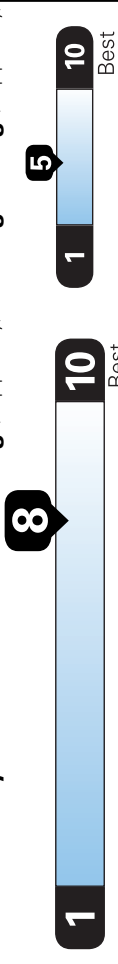

Safety & Security

- Forward Collision Mitigation system (FCM) with pedestrian detection
- Hill Start Assist (HSA)
- Anti-lock Braking System (ABS) with Electronic Brakeforce Distribution (EBD) and brake assist
- Active Stability Control (ASC)
- Tire Pressure Monitoring System (TPMS)
- Side curtain airbags
- Driver knee airbag
- Front seat-mounted side airbags
- Advanced dual-stage front airbags
- Three-point seatbelts for all seating positions
- Adjustable front-seat shoulder belt anchors
- LATCH (Lower Anchors and Tethers for Children)
- Child safety rear door locks
- Anti-theft engine immobilizer
- RISE body construction

Additional Equipment

	INCLUDED
Full Tank of Gas	$105.00
Cargo Package	$130.00
- Cargo mat - Cargo net	$145.00
Accy Tonneau Cover	$190.00
Accy Carpeted Floor Mats and Portfolio	
Accy Armrest Console	

EPA DOT Fuel Economy and Environment

Fuel Economy

36 MPG
combined city/hwy

Compact Cars range from 14 to 113 MPG.
The best vehicle rates 141 MPGe.

33 city
41 highway

2.8 gallons per 100 miles

You save
$2,000
in fuel costs
over 5 years

compared to the
average new vehicle.

Annual fuel cost

$1,100

Fuel Economy & Greenhouse Gas Rating (tailpipe only)

This vehicle emits 242 grams CO₂ per mile. The best emits 0 grams per mile (tailpipe only). Producing and distributing fuel also create emissions; learn more at fueleconomy.gov.

Actual results will vary for many reasons, including driving conditions and how you drive and maintain your vehicle. The average new vehicle gets 27 MPG and costs $7,500 to fuel over 5 years. Cost estimates are based on 15,000 miles per year at $2.70 per gallon. MPGe is miles per gasoline gallon equivalent. Vehicle emissions are a significant cause of climate change and smog.

fueleconomy.gov

Calculate personalized estimates and compare vehicles

10-year

100,000-mile
LIMITED POWERTRAIN WARRANTY

10 YEAR / **100,000** MILE ANTI-CORROSION/PERFORATION POWERTRAIN
5 YEAR / **60,000** MILE BUMPER-TO-BUMPER ROADSIDE ASSISTANCE

Parts Content Information

For vehicles in this carline:

U.S./Canadian Parts Content: **0%**
Foreign Parts Content: **THAILAND 91%**

For this vehicle:

Final Assembly Point: **CHONBURI, THAILAND**

Country of Origin: **THAILAND**
Engine: **THAILAND**
Transmission: **THAILAND**

Note: Parts content does not include final assembly, distribution, or other non-parts costs.

GOVERNMENT 5-STAR SAFETY RATINGS

Overall Vehicle Score ★ ★ ★ ★ ★

Based on the combined ratings of frontal, side and rollover. Should ONLY be compared to other vehicles of similar size and weight.

Frontal Crash Driver ★ ★ ★ ★ ★
Passenger ★ ★ ★ ★ ★

Based on the risk of injury in a frontal impact. Should ONLY be compared to other vehicles of similar size and weight.

Side Crash Front seat ★ ★ ★ ★ ★
Rear seat ★ ★ ★ ★ ★

Based on the risk of injury in a side impact.

Rollover ★ ★ ★ ★ ★

Based on the risk of rollover in a single-vehicle crash.

Star ratings range from 1 to 5 stars (★ ★ ★ ★ ★) with 5 being the highest.
Source: National Highway Traffic Safety Administration (NHTSA).

www.safercar.gov or 1-888-327-4236

MSRP*:	$14,295.00
Total Additional Equipment:	$570.00
Subtotal:	$14,865.00
Destination/Handling:	$995.00
Total MSRP*:	$15,860.00

*MSRP (Manufacturer's Suggested Retail Price)

Method of Transport: TRUCK
Plant/Port of Entry: BALTIMORE, MD
VIN : ML32AUHJ3MH004449
Route Code : TBR

Cumulative Accessory Weight is 15.0 lbs

Gasoline, license and title fees, applicable federal, state and local taxes and dealer and distributor installed options and accessories are not included in the manufacturer's suggested retail price. This label has been applied to this vehicle pursuant to federal law and cannot be moved or altered prior to delivery to the ultimate purchaser.

Cumulative Accessory Weight is 15.0 lbs

Visit us at www.mitsubishicars.com