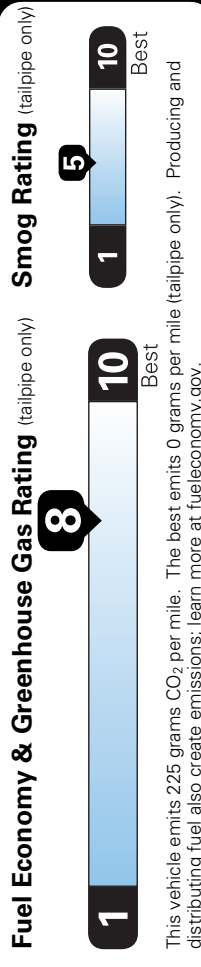

2021 MIRAGE ES
5-DOOR HATCHBACK
MERCURY GRAY / BLACK

1.2L DOHC 3CYL MIVEC
 CONTINUOUSLY VARIABLE TRANSMISSION
 50-STATE EMISSIONS STANDARD

Mechanical Features

- 1.2L MIVEC DOHC 3-cylinder
 - Electric power steering
 - Front MacPherson strut suspension with stabilizer bar
 - Rear torsion beam suspension
 - Front-Wheel Drive (FWD)
- Exterior Features**
- Halogen headlights
 - LED tail lights
 - LED high-mount stop light
 - Body-colored front and rear bumpers
 - Chrome grill accents
 - Body-colored folding side mirrors
 - Body-colored outer door handles
 - Body-colored liftgate handle
 - Side sill garnish
 - Roof spoiler
 - Front variable intermittent wipers
 - Rear intermittent wiper
 - 14-inch steel wheels with wheel covers
 - 165/65R14 all-season tires
 - Temporary spare tire

Total Additional Equipment:	MSRP*: \$15,595.00
Subtotal:	\$1,460.00
Destination/Handling:	\$17,055.00
Total MSRP*:	\$18,050.00

*MSRP (Manufacturer's Suggested Retail Price)

EPA DOT Fuel Economy and Environment

Fuel Economy
39 MPG
 combined city/hwy

36 city
43 highway

2.6 gallons per 100 miles

Compact Cars range from 14 to 113 MPG.
 The best vehicle rates 141 MPGe.

You save \$2,250
 in fuel costs over 5 years compared to the average new vehicle.

Annual fuel cost
\$1,050

This vehicle emits 225 grams CO₂ per mile. The best emits 0 grams per mile (tailpipe only). Producing and distributing fuel also create emissions; learn more at fueleconomy.gov.