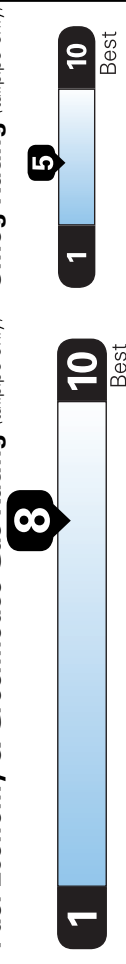

Interior Features

- Front map light
- Cargo light
- 6-way adjustable driver seat
- 4-way adjustable passenger seat
- Split rear seat folding function
- Head restraints at front and rear outboard seating positions
- Chrome climate control panel accents
- Gloss black audio panel
- Driver sunvisor vanity mirror
- Remote fuel lid release

Convenience Features

- 7.0" Smartphone-link Display Audio (SDA)
- Rearview camera
- 4 speakers
- Apple CarPlay® and Android™ Auto
- AM/FM radio
- Bluetooth® wireless technology
- Front USB port
- ECO Indicator
- Cruise control
- Steering wheel audio and phone controls
- Steering wheel voice recognition control
- Automatic climate control
- Microon air filtration
- Rear heater floor ducts
- Remote keyless entry
- Power windows
- 12V power outlet
- Floor console with cupholders
- Front door bottle holder
- Front assist grips
- Glove box

Fuel Economy and Environment

Gasoline Vehicle

Fuel Economy

39 MPG
combined city/hwy

36 MPG
city

43 MPG
highway

Compact Cars range from 14 to 113 MPG.
The best vehicle rates 141 MPGe.

You **save**
$2,250
in fuel costs
over 5 years
compared to the
average new vehicle.

2.6 gallons per 100 miles

Annual fuel COST

$1,050

Fuel Economy & Greenhouse Gas Rating (tailpipe only)

This vehicle emits 225 grams CO₂ per mile. The best emits 0 grams per mile (tailpipe only). Producing and distributing fuel also create emissions; learn more at fueleconomy.gov.

Actual results will vary for many reasons, including driving conditions and how you drive and maintain your vehicle. The average new vehicle gets 27 MPG and costs $7,500 to fuel over 5 years. Cost estimates are based on 15,000 miles per year at $2.70 per gallon. MPGe is miles per gasoline gallon equivalent. Vehicle emissions are a significant cause of climate change and smog.

fueleconomy.gov

Calculate personalized estimates and compare vehicles

QR Code
Smartphone

10-year

100,000-mile
LIMITED POWERTRAIN WARRANTY

10 YEAR / **100,000** MILE ANTI-CORROSION/PERFORATION POWERTRAIN
5 YEAR / **60,000** MILE BUMPER-TO-BUMPER ROADSIDE ASSISTANCE

Parts Content Information

For vehicles in this carline:

U.S./Canadian Parts Content: **0%**
Major Sources of Foreign Parts Content: **THAILAND 92%**

For this vehicle:

Final Assembly Point: **CHONBURI, THAILAND**

Country of Origin: **THAILAND**
Engine: **THAILAND**
Transmission: **THAILAND**

Note: Parts content does not include final assembly, distribution, or other non-parts costs.

GOVERNMENT 5-STAR SAFETY RATINGS

Overall Vehicle Score ★ ★ ★ ★ ★

Based on the combined ratings of frontal, side and rollover. Should ONLY be compared to other vehicles of similar size and weight.

Frontal Crash Driver ★ ★ ★ ★ ★
Passenger ★ ★ ★ ★ ★

Based on the risk of injury in a frontal impact. Should ONLY be compared to other vehicles of similar size and weight.

Side Crash Front seat ★ ★ ★ ★ ★
Rear seat ★ ★ ★ ★ ★

Based on the risk of injury in a side impact.

Rollover ★ ★ ★ ★ ★

Based on the risk of rollover in a single-vehicle crash.

Star ratings range from 1 to 5 stars (★ ★ ★ ★ ★) with 5 being the highest.
Source: National Highway Traffic Safety Administration (NHTSA).

www.safercar.gov or 1-888-327-4236

Total Additional Equipment: MSRP*: **$15,595.00**
$465.00

Subtotal: **$16,060.00**

Destination/Handling: **$995.00**

Total MSRP*: **$17,055.00**

*MSRP (Manufacturer's Suggested Retail Price)

Method of Transport: TRUCK
Plant/Port of Entry: HUENEME, CA
VIN : ML32AUHJ5MH001780
Route Code : TMP

Cumulative Accessory Weight is 12.1 lbs

Gasoline, license and title fees, applicable federal, state and local taxes and dealer and distributor installed options and accessories are not included in the manufacturer's suggested retail price. This label has been applied to this vehicle pursuant to federal law and cannot be moved or altered prior to delivery to the ultimate purchaser.

Cumulative Accessory Weight is 12.1 lbs

Visit us at www.mitsubishicars.com