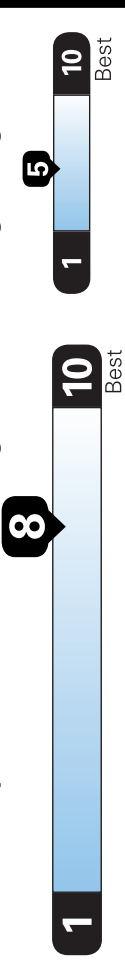

2021 MIRAGE ES 5-DOOR HATCHBACK WHITE DIAMOND / BLACK

1.2L DOHC 3CYL MIVEC
CONTINUOUSLY VARIABLE TRANSMISSION
50-STATE EMISSIONS STANDARD

Mechanical Features

- 1.2L MIVEC DOHC 3-cylinder
- Electric power steering
- Front MacPherson strut suspension with stabilizer bar
- Rear torsion beam suspension
- Front-Wheel Drive (FWD)

Interior Features

- Front map light
- Cargo light
- 6-way adjustable driver seat
- 4-way adjustable passenger seat
- Split rear seat folding function
- Head restraints at front and rear outboard seating positions
- Chrome climate control panel accents
- Gloss black audio panel
- Driver sunvisor vanity mirror
- Remote fuel lid release

Additional Equipment

White Diamond Paint	\$395.00	INCLUDED
Full Tank of Gas	\$130.00	
Accy Tonneau Cover	\$145.00	
Accy Carpeted Floor Mats and Portfolio		

EPA DOT Fuel Economy and Environment

Gasoline Vehicle

43 highway

36 city

Annual fuel COST

\$1,050

Fuel Economy & Greenhouse Gas Rating (tailpipe only)

Actual results will vary for many reasons, including driving conditions and how you drive and maintain your vehicle. The average new vehicle gets 27 MPG and costs \$7,500 to fuel over 5 years. Cost estimates are based on 15,000 miles per year at \$2.70 per gallon. MPGe is miles per gasoline gallon equivalent. Vehicle emissions are a significant cause of climate change and smog.