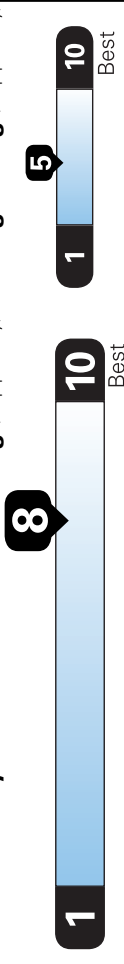

Interior Features

- Front map light
- Cargo light
- 6-way adjustable driver seat
- 4-way adjustable passenger seat
- Split rear seat folding function
- Head restraints at front and rear outboard seating positions
- Chrome climate control panel accents
- Gloss black audio panel
- Driver sunvisor vanity mirror
- Remote fuel lid release

Convenience Features

- 7.0" Smartphone-link Display Audio (SDA)
- Rearview camera
- 4 speakers
- Apple CarPlay® and Android™ Auto
- AM/FM radio
- Bluetooth® wireless technology
- Front USB port
- ECO Indicator
- Cruise control
- Steering wheel audio and phone controls
- Steering wheel voice recognition control
- Automatic climate control
- Microon air filtration
- Rear heater floor ducts
- Remote keyless entry
- Power windows
- 12V power outlet
- Floor console with cupholders
- Front door bottle holder
- Front assist grips
- Glove box

Additional Equipment

	INCLUDED
Full Tank of Gas	$130.00
Accy Tonneau Cover	$145.00
Accy Carpeted Floor Mats and Portfolio	$190.00
Accy Armrest Console	

EPA DOT Fuel Economy and Environment

Fuel Economy

39 MPG
combined city/hwy

Compact Cars range from 14 to 113 MPG.
The best vehicle rates 141 MPGe.

36 city
43 highway

2.6 gallons per 100 miles

You **save**
$2,250
in fuel costs
over 5 years
compared to the
average new vehicle.

Annual fuel cost

$1,050

Fuel Economy & Greenhouse Gas Rating (tailpipe only)

This vehicle emits 225 grams CO₂ per mile. The best emits 0 grams per mile (tailpipe only). Producing and distributing fuel also create emissions; learn more at fueleconomy.gov.

Actual results will vary for many reasons, including driving conditions and how you drive and maintain your vehicle. The average new vehicle gets 27 MPG and costs $7,500 to fuel over 5 years. Cost estimates are based on 15,000 miles per year at $2.70 per gallon. MPGe is miles per gasoline gallon equivalent. Vehicle emissions are a significant cause of climate change and smog.

fueleconomy.gov

Calculate personalized estimates and compare vehicles

10-year

100,000-mile
LIMITED POWERTRAIN WARRANTY

10 YEAR / **100,000** MILE ANTI-CORROSION/PERFORATION POWERTRAIN
5 YEAR / **60,000** MILE BUMPER-TO-BUMPER ROADSIDE ASSISTANCE

Parts Content Information

For vehicles in this carline:

U.S./Canadian Parts Content: **0%**
Major Sources of Foreign Parts Content: **THAILAND 92%**

For this vehicle:

Final Assembly Point: **CHONBURI, THAILAND**

Country of Origin: **THAILAND**
Engine: **THAILAND**
Transmission: **THAILAND**

Note: Parts content does not include final assembly, distribution, or other non-parts costs.

GOVERNMENT 5-STAR SAFETY RATINGS

Overall Vehicle Score ★ ★ ★ ★ ★

Based on the combined ratings of frontal, side and rollover. Should ONLY be compared to other vehicles of similar size and weight.

Frontal Crash ★ ★ ★ ★ ★
Driver ★ ★ ★ ★ ★
Passenger ★ ★ ★ ★ ★

Based on the risk of injury in a frontal impact. Should ONLY be compared to other vehicles of similar size and weight.

Side Crash ★ ★ ★ ★ ★
Front seat ★ ★ ★ ★ ★
Rear seat ★ ★ ★ ★ ★

Based on the risk of injury in a side impact.

Rollover ★ ★ ★ ★ ★

Based on the risk of rollover in a single-vehicle crash.

Star ratings range from 1 to 5 stars (★ ★ ★ ★ ★) with 5 being the highest.
Source: National Highway Traffic Safety Administration (NHTSA).

www.safercar.gov or 1-888-327-4236

MSRP*:	$15,595.00
Total Additional Equipment:	$465.00
Subtotal:	$16,060.00
Destination/Handling:	$995.00
Total MSRP*:	$17,055.00

*MSRP (Manufacturer's Suggested Retail Price)

Method of Transport: TRUCK
Plant/Port of Entry: BALTIMORE, MD
VIN : ML32AUHJ7MH000548
Route Code : TBR

Gasoline, license and title fees, applicable federal, state and local taxes and dealer and distributor installed options and accessories are not included in the manufacturer's suggested retail price. This label has been applied to this vehicle pursuant to federal law and cannot be moved or altered prior to delivery to the ultimate purchaser.

Visit us at www.mitsubishicars.com

Cumulative Accessory Weight is 12.1 lbs