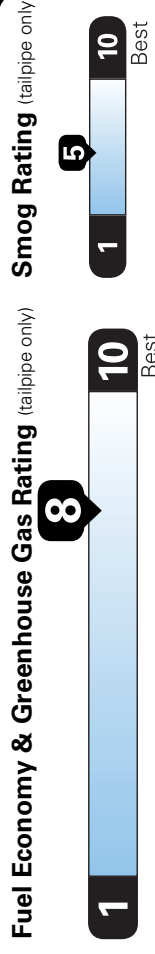

Additional Equipment

- Accty Tonneau Cover **$130.00**
- Accty Carpeted Floor Mats and Portfolio **$145.00**

EPA DOT Fuel Economy and Environment Gasoline Vehicle

Fuel Economy
39 MPG
combined city/hwy
36 city
43 highway
2.6 gallons per 100 miles

Compact Cars range from 14 to 113 MPG.
The best vehicle rates 141 MPGe.

You save
$2,250
in fuel costs
over 5 years
compared to the
average new vehicle.

Annual fuel cost
$1,050

Actual results will vary for many reasons, including driving conditions and how you drive and maintain your vehicle. The average new vehicle gets 27 MPG and costs $7,500 to fuel over 5 years. Cost estimates are based on 15,000 miles per year at $2.70 per gallon. MPGe is miles per gasoline gallon equivalent. Vehicle emissions are a significant cause of climate change and smog.

fuelconomy.gov
Calculate personalized estimates and compare vehicles

This vehicle emits 225 grams CO₂ per mile. The best emits 0 grams per mile (tailpipe only). Producing and distributing fuel also create emissions; learn more at fuelconomy.gov.

10-year
100,000-mile
LIMITED POWERTRAIN WARRANTY

10 YEAR / **100,000** MILE
POWERTRAIN ANTI-CORROSION/PERFORATION

5 YEAR / **60,000** MILE
BUMPER-TO-BUMPER ROADSIDE ASSISTANCE

*See participating Retailer for Limited Warranty and Roadside Assistance terms and conditions.

Parts Content Information

For vehicles in this carline:
U.S./Canadian Major Sources of Parts Content: **THAILAND 92%**
0%

For this vehicle:
Final Assembly Point: **CHONBURI, THAILAND**
Country of Origin: **THAILAND**
Engine: **THAILAND**
Transmission: **THAILAND**

Note: Parts content does not include final assembly, distribution, or other non-parts costs.

GOVERNMENT 5-STAR SAFETY RATINGS

Overall Vehicle Score ★ ★ ★ ★ ★

Based on the combined ratings of frontal, side and rollover. Should ONLY be compared to other vehicles of similar size and weight.

Frontal Crash Driver ★ ★ ★ ★ ★
Passenger ★ ★ ★ ★ ★

Based on the risk of injury in a frontal impact. Should ONLY be compared to other vehicles of similar size and weight.

Side Crash Front seat ★ ★ ★ ★ ★
Rear seat ★ ★ ★ ★ ★

Based on the risk of injury in a side impact.

Rollover ★ ★ ★ ★ ★

Based on the risk of rollover in a single-vehicle crash.

Star ratings range from 1 to 5 stars (★ ★ ★ ★ ★) with 5 being the highest.
Source: National Highway Traffic Safety Administration (NHTSA).
www.safercar.gov or 1-888-327-4236

Total Additional Equipment: **$16,220.00**
$275.00

Subtotal: **$16,495.00**

Destination/Handling: **$995.00**

Total MSRP*: **$17,490.00**
*MSRP (Manufacturer's Suggested Retail Price)

Cumulative Accessory Weight is 8.0 lbs

Method of Transport: TRUCK
Plant/Port of Entry: BALTIMORE, MD
VIN : ML32AUHJ7MH000873
Route Code : TBR

Gasoline, license and title fees, applicable federal, state and local taxes and dealer and distributor installed options and accessories are not included in the manufacturer's suggested retail price. This label has been applied to this vehicle pursuant to federal law and cannot be moved or altered prior to delivery to the ultimate purchaser.

Visit us at www.mitsubishicars.com

Cumulative Accessory Weight is 8.0 lbs