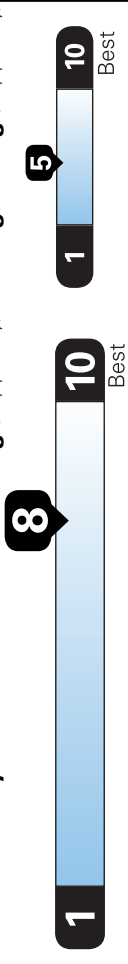

Safety & Security

- Forward Collision Mitigation system (FCM) with pedestrian detection
- Hill Start Assist (HSA)
- Anti-lock Braking System (ABS) with Electronic Brakeforce Distribution (EBD) and brake assist
- Active Stability Control (ASC)
- Tire Pressure Monitoring System (TPMS)
- Side curtain airbags
- Driver knee airbag
- Front seat-mounted side airbags
- Advanced dual-stage front airbags
- Three-point seatbelts for all seating positions
- Adjustable front-seat shoulder belt anchors
- LATCH (Lower Anchors and Tethers for Children)
- Child safety rear door locks
- Anti-theft engine immobilizer
- RISE body construction

Additional Equipment

	INCLUDED
Full Tank of Gas	$130.00
Accy Tonneau Cover	$145.00
Accy Carpeted Floor Mats and Portfolio	

EPA DOT Fuel Economy and Environment Gasoline Vehicle

Fuel Economy

36 MPG
combined city/hwy

33 city
41 highway

Compact Cars range from 14 to 113 MPG.
The best vehicle rates 141 MPGe.

You save $2,000
in fuel costs
over 5 years
compared to the
average new vehicle.

2.8 gallons per 100 miles

Annual fuel cost

$1,100

Fuel Economy & Greenhouse Gas Rating (tailpipe only)

This vehicle emits 242 grams CO₂ per mile. The best emits 0 grams per mile (tailpipe only). Producing and distributing fuel also create emissions; learn more at fueleconomy.gov.

Actual results will vary for many reasons, including driving conditions and how you drive and maintain your vehicle. The average new vehicle gets 27 MPG and costs $7,500 to fuel over 5 years. Cost estimates are based on 15,000 miles per year at $2.70 per gallon. MPGe is miles per gasoline gallon equivalent. Vehicle emissions are a significant cause of climate change and smog.

fueleconomy.gov

Calculate personalized estimates and compare vehicles

10-year
100,000-mile
LIMITED POWERTRAIN WARRANTY

10 YEAR / **100,000** MILE ANTI-CORROSION/PERFORATION POWERTRAIN
5 YEAR / **60,000** MILE BUMPER-TO-BUMPER ROADSIDE ASSISTANCE

Parts Content Information

For vehicles in this carline:
U.S./Canadian Major Sources of Parts Content: **THAILAND 91%**
0%

For this vehicle:
Final Assembly Point: **CHONBURI, THAILAND**
Country of Origin: **THAILAND**
Engine: **THAILAND**
Transmission: **THAILAND**

Note: Parts content does not include final assembly, distribution, or other non-parts costs.

GOVERNMENT 5-STAR SAFETY RATINGS

Overall Vehicle Score ★ ★ ★ ★ ★
Based on the combined ratings of frontal, side and rollover. Should ONLY be compared to other vehicles of similar size and weight.

Frontal Crash Driver ★ ★ ★ ★ ★
Passenger ★ ★ ★ ★ ★

Based on the risk of injury in a frontal impact. Should ONLY be compared to other vehicles of similar size and weight.

Side Crash Front seat ★ ★ ★ ★ ★
Rear seat ★ ★ ★ ★ ★

Based on the risk of injury in a side impact.

Rollover ★ ★ ★ ★ ★

Based on the risk of rollover in a single-vehicle crash.

Star ratings range from 1 to 5 stars (★ ★ ★ ★ ★) with 5 being the highest.
Source: National Highway Traffic Safety Administration (NHTSA).
www.safercar.gov or 1-888-327-4236

MSRP*:	$14,295.00
Total Additional Equipment:	$275.00
Subtotal:	$14,570.00
Destination/Handling:	$995.00
Total MSRP*:	$15,565.00

*MSRP (Manufacturer's Suggested Retail Price)

Method of Transport: TRUCK
Plant/Port of Entry: TACOMA, WA
VIN : ML32AUHJ7MH001392
Route Code : TNT

Cumulative Accessory Weight is 7.9 lbs

Gasoline, license and title fees, applicable federal, state and local taxes and dealer and distributor installed options and accessories are not included in the manufacturer's suggested retail price. This label has been applied to this vehicle pursuant to federal law and cannot be moved or altered prior to delivery to the ultimate purchaser.

Cumulative Accessory Weight is 7.9 lbs

Visit us at www.mitsubishicars.com