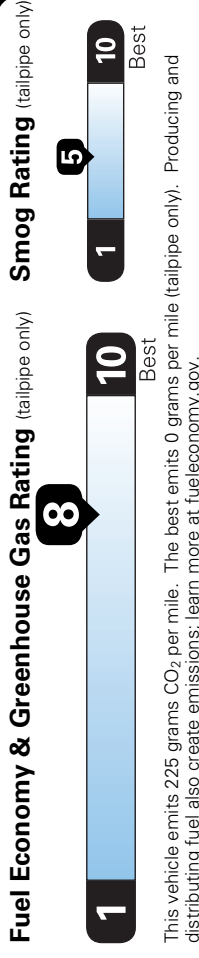

2021 MIRAGE ES
5-DOOR HATCHBACK
SAPPHIRE BLUE METALLIC / BLACK

1.2L DOHC 3CYL MIVEC
 CONTINUOUSLY VARIABLE TRANSMISSION
 50-STATE EMISSIONS STANDARD

Mechanical Features

- 1.2L MIVEC DOHC 3-cylinder
 - Electric power steering
 - Front MacPherson strut suspension with stabilizer bar
 - Rear torsion beam suspension
 - Front-Wheel Drive (FWD)
- Exterior Features**
- Halogen headlights
 - LED tail lights
 - LED high-mount stop light
 - Body-colored front and rear bumpers
 - Chrome grill accents
 - Body-colored folding side mirrors
 - Body-colored outer door handles
 - Body-colored liftgate handle
 - Side sill garnish
 - Roof spoiler
 - Front variable intermittent wipers
 - Rear intermittent wiper
 - 14-inch steel wheels with wheel covers
 - 165/65R14 all-season tires
 - Temporary spare tire

INCLUDED	
	\$130.00
	\$145.00
	\$190.00
	\$280.00

EPA DOT Fuel Economy and Environment Gasoline Vehicle

Fuel Economy
39 MPG
 combined city/hwy
36 city
43 highway
2.6 gallons per 100 miles

Compact Cars range from 14 to 113 MPG.
 The best vehicle rates 141 MPGe.

You save \$2,250
 in fuel costs
 over 5 years
 compared to the
 average new vehicle.

Annual fuel cost
\$1,050

This vehicle emits 225 grams CO₂ per mile. The best emits 0 grams per mile (tailpipe only). Producing and distributing fuel also create emissions; learn more at fueleconomy.gov.

*See participating Retailer for Limited Warranty and Roadside Assistance terms and conditions.

Parts Content Information

For vehicles in this carline:
 Major Sources of Parts Content: **THAILAND 92%**

For this vehicle:
 Final Assembly Point: **CHONBURI, THAILAND**
 Country of Origin: **THAILAND**
 Engine: **THAILAND**
 Transmission: **THAILAND**