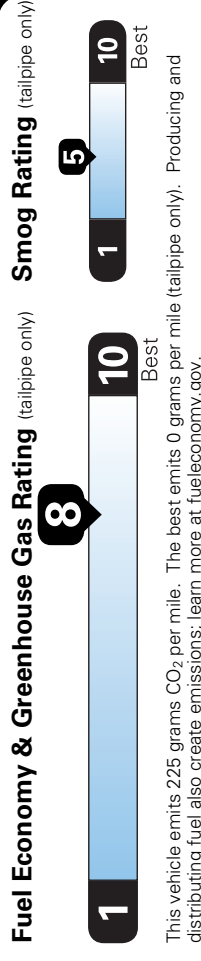

Safety & Security

- Forward Collision Mitigation system (FCM) with pedestrian detection
- Hill Start Assist (HSA)
- Anti-lock Braking System (ABS) with Electronic Brakeforce Distribution (EBD) and brake assist
- Active Stability Control (ASC)
- Tire Pressure Monitoring System (TPMS)
- Side curtain airbags
- Driver knee airbag
- Front seat-mounted side airbags
- Advanced dual-stage front airbags
- Three-point seatbelts for all seating positions
- Adjustable front-seat shoulder belt anchors
- LATCH (Lower Anchors and Tethers for Children)
- Child safety rear door locks
- Anti-theft engine immobilizer
- RISE body construction

Additional Equipment

INCLUDED		INCLUDED
Full Tank of Gas		$235.00
LED Illumination Package		
- Floor illumination (blue) - Center console illumination (blue) - Room lamp		
Accy Tonneau Cover		$130.00
Accy Carpeted Floor Mats and Portfolio		$145.00
Convenience Value Package		$270.00
- Cargo mat - Cargo net - Armrest console		

EPA DOT Fuel Economy and Environment Gasoline Vehicle

Fuel Economy
39 MPG
combined city/hwy
36 city
43 highway
2.6 gallons per 100 miles

Compact Cars range from 14 to 113 MPG.
The best vehicle rates 141 MPGe.

You save
$2,250
in fuel costs
over 5 years
compared to the
average new vehicle.

Annual fuel cost
$1,050

Actual results will vary for many reasons, including driving conditions and how you drive and maintain your vehicle. The average new vehicle gets 27 MPG and costs $7,500 to fuel over 5 years. Cost estimates are based on 15,000 miles per year at $2.70 per gallon. MPGe is miles per gasoline gallon equivalent. Vehicle emissions are a significant cause of climate change and smog.

fueleconomy.gov
Calculate personalized estimates and compare vehicles

10-year
100,000-mile
LIMITED POWERTRAIN WARRANTY

10 YEAR / **100,000** MILE ANTI-CORROSION/PERFORATION POWERTRAIN
5 YEAR / **60,000** MILE BUMPER-TO-BUMPER ROADSIDE ASSISTANCE

Parts Content Information

For vehicles in this carline:
U.S./Canadian Major Sources of Parts Content: THAILAND 92%
0%

For this vehicle:
Final Assembly Point: CHONBURI, THAILAND

Country of Origin: THAILAND
Engine: THAILAND
Transmission: THAILAND

Note: Parts content does not include final assembly, distribution, or other non-parts costs.

GOVERNMENT 5-STAR SAFETY RATINGS

Overall Vehicle Score ★ ★ ★ ★ ★

Based on the combined ratings of frontal, side and rollover. Should ONLY be compared to other vehicles of similar size and weight.

Frontal Crash Driver ★ ★ ★ ★ ★ Passenger ★ ★ ★ ★ ★

Based on the risk of injury in a frontal impact. Should ONLY be compared to other vehicles of similar size and weight.

Side Crash Front seat ★ ★ ★ ★ ★ Rear seat ★ ★ ★ ★ ★

Based on the risk of injury in a side impact.

Rollover ★ ★ ★ ★ ★

Based on the risk of rollover in a single-vehicle crash.

Star ratings range from 1 to 5 stars (★ ★ ★ ★ ★) with 5 being the highest.
Source: National Highway Traffic Safety Administration (NHTSA).
www.safercar.gov or 1-888-327-4236

Total Additional Equipment: **MSRP*: $15,595.00**
$780.00

Subtotal: **$16,375.00**

Destination/Handling: **$995.00**

Total MSRP*: **$17,370.00**

*MSRP (Manufacturer's Suggested Retail Price)

Cumulative Accessory Weight is 15.5 lbs

Method of Transport: TRUCK
Plant/Port of Entry: BALTIMORE, MD
VIN : ML32AUHJXMHM008787
Route Code : TBR

Gasoline, license and title fees, applicable federal, state and local taxes and dealer and distributor installed options and accessories are not included in the manufacturer's suggested retail price. This label has been applied to this vehicle pursuant to federal law and cannot be moved or altered prior to delivery to the ultimate purchaser.