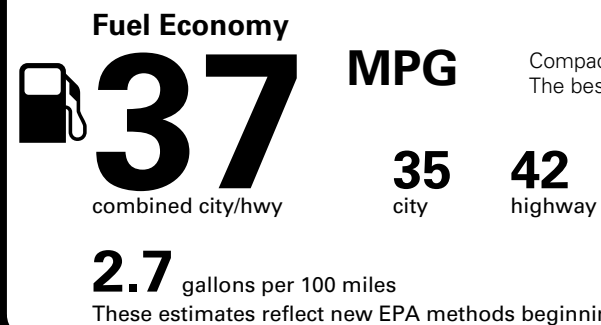

*MSRP (Manufacturer's Suggested Retail Price)

Visit us at www.mitsubishicars.com

Fuel Economy and Environment

Gasoline Vehicle

Compact Cars range from 14 to 107 MPG.
 The best vehicle rates 119 MPGe.

You save
\$2,000
 in fuel costs
 over 5 years
 compared to the
 average new vehicle.