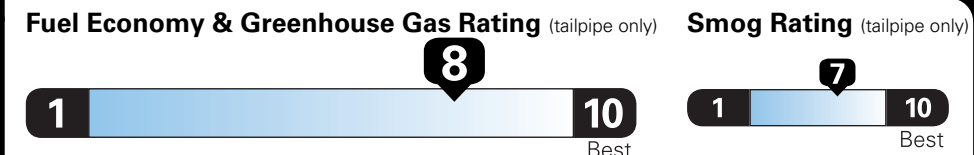

This vehicle emits 237 grams CO₂ per mile. The best emits 0 grams per mile (tailpipe only). Producing and distributing fuel also create emissions; learn more at fuelconomy.gov.

Actual results will vary for many reasons, including driving conditions and how you drive and maintain your vehicle. The average new vehicle gets 26 MPG and costs $7,000 to fuel over 5 years. Cost estimates are based on 15,000 miles per year at $2.45 per gallon. MPGe is miles per gasoline gallon equivalent. Vehicle emissions are a significant cause of climate change and smog.

fuelconomy.gov

Calculate personalized estimates and compare vehicles

Smartphone
QR Code™

10-year
100,000-mile
LIMITED POWERTRAIN WARRANTY

10 YEAR / **100,000** MILE POWERTRAIN
7 YEAR / **100,000** MILE ANTI-CORROSION/PERFORATION

5 YEAR / **60,000** MILE BUMPER-TO-BUMPER
5 YEAR / **UNLIMITED** MILE ROADSIDE ASSISTANCE

*See participating Retailer for Limited Warranty and Roadside Assistance terms and conditions.

GOVERNMENT 5-STAR SAFETY RATINGS

This vehicle has not been rated by the government for overall vehicle score, frontal crash, side crash, or rollover risk.

Source: National Highway Traffic Safety Administration (NHTSA).
www.safercar.gov or 1-888-327-4236

Parts Content Information

For vehicles in this carline:
U.S./Canadian Major Sources of Parts Content: Foreign Parts Content:
0% **THAILAND 94%**

For this vehicle:
Final Assembly Point: **CHONBURI, THAILAND**
Country of Origin: **THAILAND**
Engine: **THAILAND**
Transmission: **THAILAND**

Note: Parts content does not include final assembly, distribution, or other non-parts costs.

MITSUBISHI MOTORS

Cumulative Accessory Weight is 13.0 lbs

Method of Transport: TRUCK
Plant/Port of Entry: BALTIMORE, MD

VIN : ML32F3FJ0HHF20226
Route Code : TBR

Gasoline, license and title fees, applicable federal, state and local taxes and dealer and distributor installed options and accessories are not included in the manufacturer's suggested retail price. This label has been applied to this vehicle pursuant to federal law and cannot be moved or altered prior to delivery to the ultimate purchaser.

Cumulative Accessory Weight is 13.0 lbs