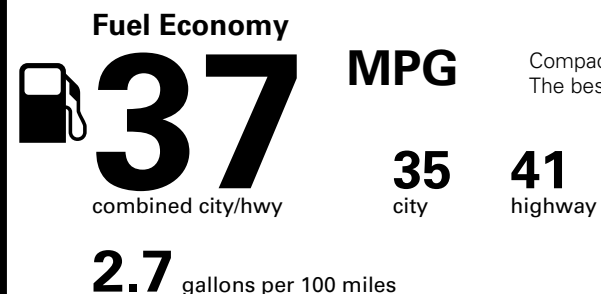

Fuel Economy and Environment

Gasoline Vehicle

Compact Cars range from 14 to 107 MPG. The best vehicle rates 136 MPGe.

You save \$2,000
 in fuel costs over 5 years compared to the average new vehicle.

Annual fuel COST
\$950