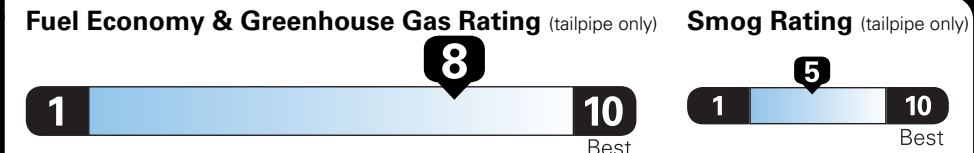

Actual results will vary for many reasons, including driving conditions and how you drive and maintain your vehicle. The average new vehicle gets 27 MPG and costs $7,000 to fuel over 5 years. Cost estimates are based on 15,000 miles per year at $2.55 per gallon. MPGe is miles per gasoline gallon equivalent. Vehicle emissions are a significant cause of climate change and smog.

fuelconomy.gov

Calculate personalized estimates and compare vehicles

10-year
100,000-mile
LIMITED POWERTRAIN WARRANTY

10 YEAR / **100,000** MILE POWERTRAIN
7 YEAR / **100,000** MILE ANTI-CORROSION/PERFORATION
5 YEAR / **60,000** MILE BUMPER-TO-BUMPER
5 YEAR / **UNLIMITED** MILE ROADSIDE ASSISTANCE

Parts Content Information

For vehicles in this carline:
U.S./Canadian Major Sources of Parts Content: Foreign Parts Content:
0% **THAILAND 93%**

For this vehicle:
Final Assembly Point: **CHONBURI, THAILAND**
Country of Origin: **THAILAND**
Engine: **THAILAND**
Transmission: **THAILAND**

Note: Parts content does not include final assembly, distribution, or other non-parts costs.

GOVERNMENT 5-STAR SAFETY RATINGS

This vehicle has not been rated by the government for overall vehicle score, frontal crash, side crash, or rollover risk.

Source: National Highway Traffic Safety Administration (NHTSA).
www.safercar.gov or 1-888-327-4236