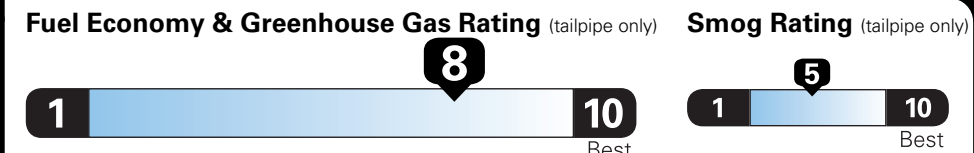

This vehicle emits 236 grams CO₂ per mile. The best emits 0 grams per mile (tailpipe only). Producing and distributing fuel also create emissions; learn more at fuelconomy.gov.

Actual results will vary for many reasons, including driving conditions and how you drive and maintain your vehicle. The average new vehicle gets 27 MPG and costs $7,500 to fuel over 5 years. Cost estimates are based on 15,000 miles per year at $2.70 per gallon. MPGe is miles per gasoline gallon equivalent. Vehicle emissions are a significant cause of climate change and smog.

fuelconomy.gov

Calculate personalized estimates and compare vehicles

Smartphone QR Code™

10-year
100,000-mile
LIMITED POWERTRAIN WARRANTY

10^{YEAR} / **100,000**^{MILE} POWERTRAIN
7^{YEAR} / **100,000**^{MILE} ANTI-CORROSION/PERFORATION
5^{YEAR} / **60,000**^{MILE} BUMPER-TO-BUMPER
5^{YEAR} / **UNLIMITED**^{MILE} ROADSIDE ASSISTANCE

Parts Content Information

For vehicles in this carline:
U.S./Canadian Major Sources of Parts Content: Foreign Parts Content:
0% **THAILAND 94%**

For this vehicle:
Final Assembly Point: **CHONBURI, THAILAND**
Country of Origin: **THAILAND**
Engine: **THAILAND**
Transmission: **THAILAND**

Note: Parts content does not include final assembly, distribution, or other non-parts costs.

GOVERNMENT 5-STAR SAFETY RATINGS

This vehicle has not been rated by the government for overall vehicle score, frontal crash, side crash, or rollover risk.

Source: National Highway Traffic Safety Administration (NHTSA).
www.safercar.gov or 1-888-327-4236