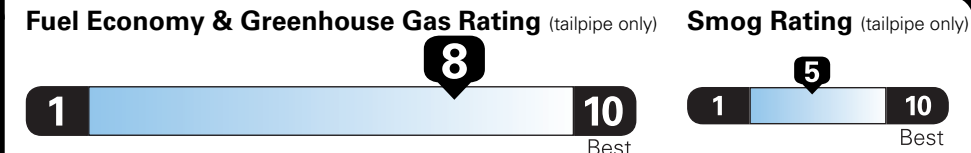

This vehicle emits 237 grams CO₂ per mile. The best emits 0 grams per mile (tailpipe only). Producing and distributing fuel also create emissions; learn more at fuelconomy.gov.

Actual results will vary for many reasons, including driving conditions and how you drive and maintain your vehicle. The average new vehicle gets 27 MPG and costs $6,750 to fuel over 5 years. Cost estimates are based on 15,000 miles per year at $2.40 per gallon. MPGe is miles per gasoline gallon equivalent. Vehicle emissions are a significant cause of climate change and smog.

fuelconomy.gov

Calculate personalized estimates and compare vehicles

Smartphone QR Code™

10-year
100,000-mile
LIMITED POWERTRAIN WARRANTY

10^{YEAR} / 100,000^{MILE} POWERTRAIN	7^{YEAR} / 100,000^{MILE} ANTI-CORROSION/PERFORATION
5^{YEAR} / 60,000^{MILE} BUMPER-TO-BUMPER	5^{YEAR} / UNLIMITED^{MILE} ROADSIDE ASSISTANCE

Parts Content Information

For vehicles in this carline:
U.S./Canadian Major Sources of Parts Content: Foreign Parts Content:
0% **THAILAND 90%**

For this vehicle:
Final Assembly Point: **CHONBURI, THAILAND**
Country of Origin: **THAILAND**
Engine: **THAILAND**
Transmission: **THAILAND**

Note: Parts content does not include final assembly, distribution, or other non-parts costs.

GOVERNMENT 5-STAR SAFETY RATINGS

This vehicle has not been rated by the government for overall vehicle score, frontal crash, side crash, or rollover risk.

Source: National Highway Traffic Safety Administration (NHTSA).
www.safercar.gov or 1-888-327-4236