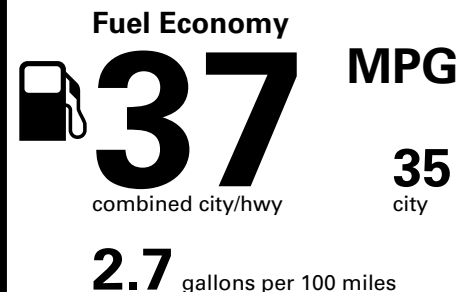

Convenience Features

- Touch panel display audio system
- Rearview camera
- Four speakers
- Bluetooth® wireless technology
- USB port
- ECO indicator light
- Steering wheel audio controls
- Steering wheel phone controls
- Air conditioning
- Micron air filtration
- Rear heater floor ducts
- Remote keyless entry with panic feature
- Power windows
- Power door locks
- 12-volt accessory outlet (x1)
- Center console with cup holders
- Front door panel storage pockets
- Glove box

Safety & Security

- Hill Start Assist (HSA)

Safety & Security (cont'd)

- Anti-lock Braking System (ABS) with Electronic Brakeforce Distribution (EBD) and Brake Assist (BA)
- Active Stability Control (ASC)
- Tire Pressure Monitoring System (TPMS)
- Advanced dual-stage SRS front airbags
- Side curtain airbags
- Driver's knee airbag
- Three-point seatbelts for all seating positions
- Adjustable front shoulder belts with pretensioner
- LATCH child-restraint system
- Child safety rear door locks
- Anti-theft engine immobilizer
- RISE body construction

Additional Equipment

Full Tank of Gas	INCLUDED
Accy Foglights	$295.00
Accy Carpeted Floor Mats and Portfolio	$135.00

MSRP*:	$15,595.00
Total Additional Equipment:	$430.00
Subtotal:	$16,025.00
Destination/Handling:	$895.00
Total MSRP*:	$16,920.00

*MSRP (Manufacturer's Suggested Retail Price)

Visit us at www.mitsubishicars.com

Fuel Economy and Environment

Gasoline Vehicle

Compact Cars range from 14 to 107 MPG. The best vehicle rates 136 MPGe.

You save $2,000
in fuel costs over 5 years compared to the average new vehicle.

Annual fuel COST
$950