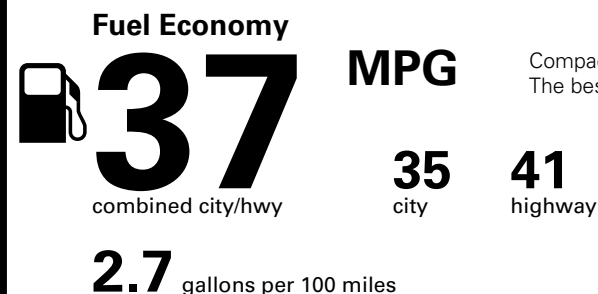

*MSRP (Manufacturer's Suggested Retail Price)

Visit us at www.mitsubishicars.com

Fuel Economy and Environment

Gasoline Vehicle

Compact Cars range from 14 to 107 MPG.
The best vehicle rates 136 MPGe.

**You save
\$1,750**
in fuel costs
over 5 years
compared to the
average new vehicle.