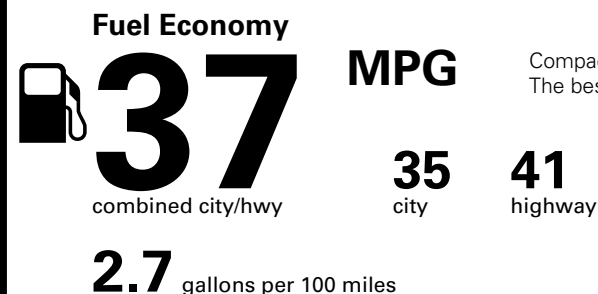

Fuel Economy and Environment

Gasoline Vehicle

Compact Cars range from 14 to 107 MPG. The best vehicle rates 136 MPGe.

You save \$1,750
in fuel costs over 5 years compared to the average new vehicle.

Annual fuel COST
\$1,050