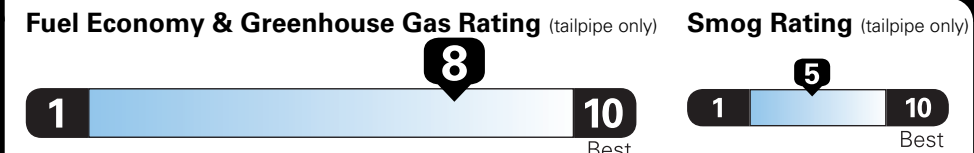

Fuel Economy and Environment

Gasoline Vehicle

Compact Cars range from 14 to 107 MPG. The best vehicle rates 136 MPGe.

You save \$1,750
in fuel costs over 5 years compared to the average new vehicle.

Annual fuel COST
\$1,050