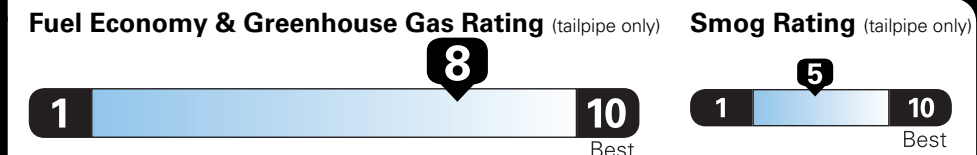

This vehicle emits 239 grams CO₂ per mile. The best emits 0 grams per mile (tailpipe only). Producing and distributing fuel also create emissions; learn more at fuelconomy.gov.

Actual results will vary for many reasons, including driving conditions and how you drive and maintain your vehicle. The average new vehicle gets 27 MPG and costs $7,000 to fuel over 5 years. Cost estimates are based on 15,000 miles per year at $2.55 per gallon. MPGe is miles per gasoline gallon equivalent. Vehicle emissions are a significant cause of climate change and smog.

fuelconomy.gov

Calculate personalized estimates and compare vehicles

10-year 100,000-mile LIMITED POWERTRAIN WARRANTY

10^{YEAR} / 100,000^{MILE} POWERTRAIN	7^{YEAR} / 100,000^{MILE} ANTI-CORROSION/PERFORATION
5^{YEAR} / 60,000^{MILE} BUMPER-TO-BUMPER	5^{YEAR} / UNLIMITED^{MILE} ROADSIDE ASSISTANCE

*See participating Retailer for Limited Warranty and Roadside Assistance terms and conditions.

GOVERNMENT 5-STAR SAFETY RATINGS

This vehicle has not been rated by the government for overall vehicle score, frontal crash, side crash, or rollover risk.

Source: National Highway Traffic Safety Administration (NHTSA).
www.safercar.gov or 1-888-327-4236

Parts Content Information

For vehicles in this carline:
U.S./Canadian Parts Content: 0% Major Sources of Foreign Parts Content: THAILAND 93%

For this vehicle:
Final Assembly Point: CHONBURI, THAILAND
Country of Origin: THAILAND Engine: THAILAND Transmission: THAILAND

Note: Parts content does not include final assembly, distribution, or other non-parts costs.

MITSUBISHI MOTORS

Cumulative Accessory Weight is 15.8 lbs

Method of Transport: RAIL
Plant/Port of Entry: TACOMA, WA

VIN : ML32F3FJ1KHF03443
Route Code : RJO

Gasoline, license and title fees, applicable federal, state and local taxes and dealer and distributor installed options and accessories are not included in the manufacturer's suggested retail price. This label has been applied to this vehicle pursuant to federal law and cannot be moved or altered prior to delivery to the ultimate purchaser.

Cumulative Accessory Weight is 15.8 lbs