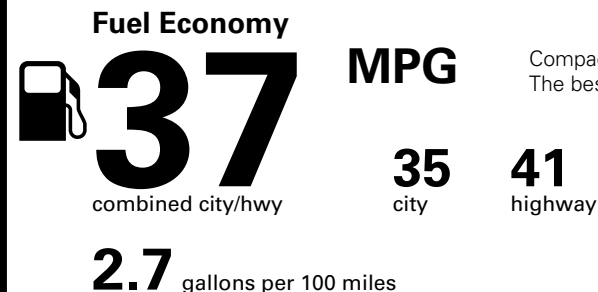

EPA DOT Fuel Economy and Environment

Gasoline Vehicle

Compact Cars range from 14 to 107 MPG. The best vehicle rates 136 MPGe.

You save \$1,750
in fuel costs over 5 years compared to the average new vehicle.