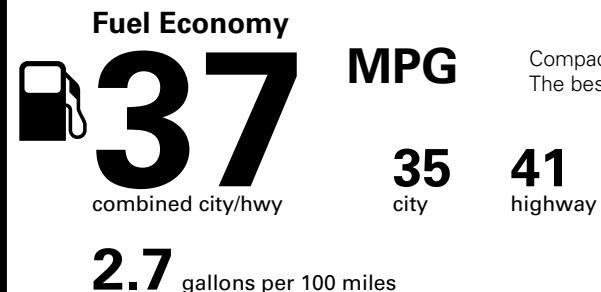

Fuel Economy and Environment

Gasoline Vehicle

Compact Cars range from 14 to 119 MPG. The best vehicle rates 136 MPGe.

You save \$1,750
 in fuel costs over 5 years compared to the average new vehicle.

Annual fuel cost
\$1,050