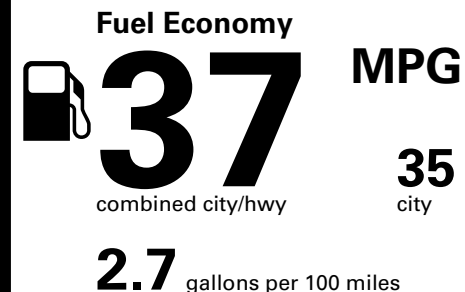

Convenience Features

- Rearview camera
- 4 speakers
- Bluetooth® wireless technology
- Front USB port
- Cruise control
- ECO Indicator
- Steering wheel audio and phone controls
- Automatic climate control
- Micron air filtration
- Rear heater floor ducts
- Remote keyless entry
- Power windows
- 12V power outlet
- Floor console with cupholders
- Front door bottle holder
- Glove box

Safety & Security

- Hill Start Assist (HSA)
- Anti-lock Braking System (ABS) with Electronic Brakeforce Distribution (EBD) and brake assist
- Active Stability Control (ASC)
- Tire Pressure Monitoring System (TPMS)
- Advanced dual-stage front airbags
- Side curtain airbags

Safety & Security (cont'd)

- Front seat-mounted side airbags
- Driver knee airbag
- Head restraints at front and rear outboard seating positions
- Adjustable front-seat shoulder belt anchors
- LATCH (Lower Anchors and Tethers for Children)
- Child safety rear door locks
- Anti-theft engine immobilizer
- RISE body construction

Additional Equipment

Pearl White Paint	$295.00
Full Tank of Gas	INCLUDED
Cargo Package	$105.00
▪ Cargo mat	
▪ Cargo net	
Accy Carpeted floor mats and portfolio	$145.00

MSRP*:	$16,295.00
Total Additional Equipment:	$545.00
Subtotal:	$16,840.00
Destination/Handling:	$995.00
Total MSRP*:	$17,835.00

*MSRP (Manufacturer's Suggested Retail Price)

Visit us at www.mitsubishicars.com

EPA DOT Fuel Economy and Environment

Gasoline Vehicle

Compact Cars range from 14 to 113 MPG. The best vehicle rates 136 MPGe.

You save $2,000
in fuel costs over 5 years compared to the average new vehicle.

Annual fuel COST
$1,100