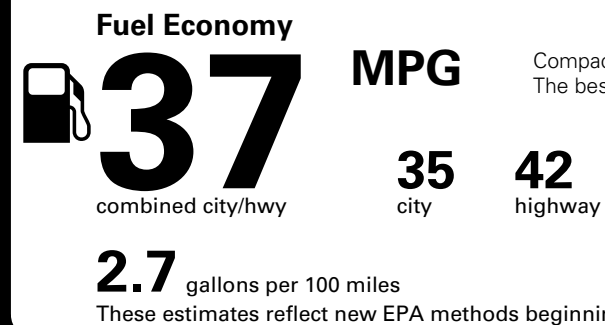

Safety & Security

- Hill Start Assist (HSA)
- Anti-lock Braking System (ABS) with Electronic Brakeforce Distribution (EBD) and brake assist
- Active Stability Control (ASC)
- Tire Pressure Monitoring System (TPMS)
- Side curtain airbags
- Driver's side knee airbag
- Advanced dual-stage front airbags

Safety & Security (cont'd)

- Three-point seatbelts for all seating positions
- Height-adjustable front shoulder belts with pretensioner
- LATCH child-restraint system
- Child safety rear door locks
- Anti-theft engine immobilizer
- RISE body construction

Optional Equipment

Full Tank of Gas	INCLUDED
Smartphone Display Package	$800.00
6.5" Display Audio with Smartphone Link with Apple CarPlay™ and Android Auto™ - Rearview Camera System - Leather-Wrapped Steering Wheel - Audio and Bluetooth Controls - Cruise Control - Auto-dimming Rearview Mirror with Homelink®	
Accy Armrest Console	$180.00

	MSRP*:	$15,195.00
Total Optional Equipment:		$980.00
	Subtotal:	$16,175.00
Destination/Handling:		$835.00
Total MSRP*:		$17,010.00

*MSRP (Manufacturer's Suggested Retail Price)

Visit us at www.mitsubishicars.com

EPA DOT Fuel Economy and Environment

Gasoline Vehicle

Compact Cars range from 14 to 107 MPG. The best vehicle rates 119 MPGe.

You save $2,000
in fuel costs over 5 years compared to the average new vehicle.

Annual fuel COST
$1,000