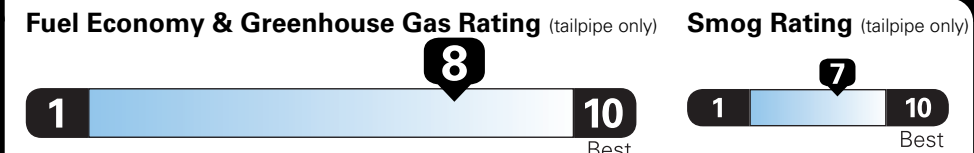

This vehicle emits 237 grams CO₂ per mile. The best emits 0 grams per mile (tailpipe only). Producing and distributing fuel also create emissions; learn more at fuelconomy.gov.

Actual results will vary for many reasons, including driving conditions and how you drive and maintain your vehicle. The average new vehicle gets 26 MPG and costs $7,000 to fuel over 5 years. Cost estimates are based on 15,000 miles per year at $2.45 per gallon. MPGe is miles per gasoline gallon equivalent. Vehicle emissions are a significant cause of climate change and smog.

fuelconomy.gov

Calculate personalized estimates and compare vehicles

10-year
100,000-mile
LIMITED POWERTRAIN WARRANTY

10 YEAR / 100,000 MILE POWERTRAIN
7 YEAR / 100,000 MILE ANTI-CORROSION/PERFORATION
5 YEAR / 60,000 MILE BUMPER-TO-BUMPER
5 YEAR / UNLIMITED MILE ROADSIDE ASSISTANCE

GOVERNMENT 5-STAR SAFETY RATINGS

This vehicle has not been rated by the government for overall vehicle score, frontal crash, side crash, or rollover risk.

Source: National Highway Traffic Safety Administration (NHTSA).
www.safercar.gov or 1-888-327-4236

Parts Content Information

For vehicles in this carline:
U.S./Canadian Major Sources of Parts Content: Foreign Parts Content:
0% **THAILAND 94%**

For this vehicle:
Final Assembly Point: **CHONBURI, THAILAND**
Country of Origin: **THAILAND**
Engine: **THAILAND**
Transmission: **THAILAND**

Note: Parts content does not include final assembly, distribution, or other non-parts costs.