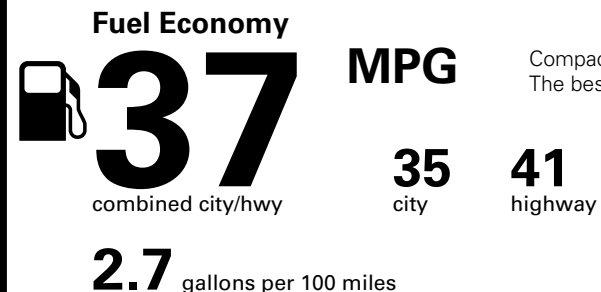

Fuel Economy and Environment

Gasoline Vehicle

Compact Cars range from 14 to 107 MPG. The best vehicle rates 136 MPGe.

You save \$1,750
 in fuel costs over 5 years compared to the average new vehicle.

Annual fuel COST
\$1,050