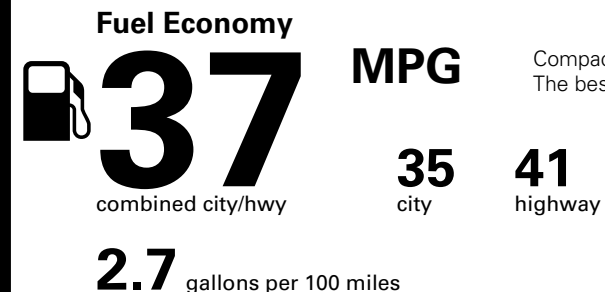

Convenience Features

- Touch panel display audio system
- Rearview camera
- Four speakers
- Bluetooth® wireless technology
- USB port
- Cruise control
- ECO indicator light
- Steering wheel audio controls
- Steering wheel phone controls
- Air conditioning
- Micron air filtration
- Rear heater floor ducts
- Remote keyless entry with panic feature
- Power windows
- Power door locks
- 12-volt power outlet
- Floor console with cup holders
- Front door panel storage pockets
- Glove box

Safety & Security

- Hill Start Assist (HSA)
- Anti-lock Braking System (ABS) with Electronic Brakeforce Distribution (EBD) and Brake Assist
- Active Stability Control (ASC)
- Tire Pressure Monitoring System (TPMS)
- Advanced dual-stage front airbags
- Side curtain airbags
- Driver's knee airbag
- Three-point seatbelts for all seating positions
- Adjustable front shoulder belts with pretensioner
- LATCH child-restraint system
- Child safety rear door locks
- Anti-theft engine immobilizer
- RISE body construction

Additional Equipment

Full Tank of Gas	INCLUDED
Accy Carpeted Floor Mats and Portfolio	$135.00
Accy Armrest Console	$185.00

MSRP*	$15,995.00
Total Additional Equipment:	$320.00
Subtotal:	$16,315.00
Destination/Handling:	$945.00
Total MSRP*:	$17,260.00

*MSRP (Manufacturer's Suggested Retail Price)

Visit us at www.mitsubishicars.com

EPA DOT Fuel Economy and Environment

Gasoline Vehicle

Compact Cars range from 14 to 119 MPG. The best vehicle rates 136 MPGe.

You save $1,750
in fuel costs over 5 years compared to the average new vehicle.

Annual fuel COST
$1,050