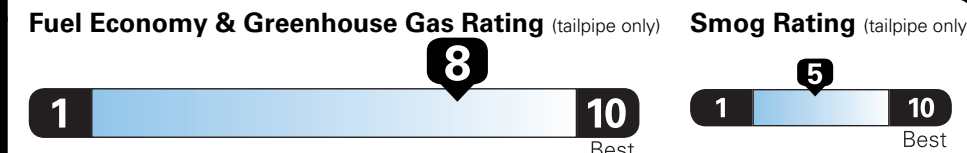

This vehicle emits 239 grams CO₂ per mile. The best emits 0 grams per mile (tailpipe only). Producing and distributing fuel also create emissions; learn more at fuelconomy.gov.

Actual results will vary for many reasons, including driving conditions and how you drive and maintain your vehicle. The average new vehicle gets 27 MPG and costs $7,000 to fuel over 5 years. Cost estimates are based on 15,000 miles per year at $2.55 per gallon. MPGe is miles per gasoline gallon equivalent. Vehicle emissions are a significant cause of climate change and smog.

fuelconomy.gov

Calculate personalized estimates and compare vehicles

10-year
100,000-mile
LIMITED POWERTRAIN WARRANTY

10 YEAR / **100,000** MILE POWERTRAIN
7 YEAR / **100,000** MILE ANTI-CORROSION/PERFORATION
5 YEAR / **60,000** MILE BUMPER-TO-BUMPER
5 YEAR / **UNLIMITED** MILE ROADSIDE ASSISTANCE

GOVERNMENT 5-STAR SAFETY RATINGS

This vehicle has not been rated by the government for overall vehicle score, frontal crash, side crash, or rollover risk.

Source: National Highway Traffic Safety Administration (NHTSA).
www.safercar.gov or 1-888-327-4236

Parts Content Information

For vehicles in this carline:
U.S./Canadian Major Sources of Parts Content: Foreign Parts Content:
0% **THAILAND 93%**

For this vehicle:
Final Assembly Point: **CHONBURI, THAILAND**
Country of Origin: **THAILAND**
Engine: **THAILAND**
Transmission: **THAILAND**

Note: Parts content does not include final assembly, distribution, or other non-parts costs.