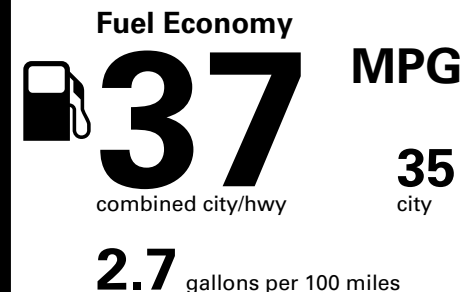

Convenience Features

- Touch panel display audio system
- Rearview camera
- Four speakers
- Bluetooth® wireless technology
- USB port
- Cruise control
- ECO indicator light
- Steering wheel audio controls
- Steering wheel phone controls
- Air conditioning
- Micron air filtration
- Rear heater floor ducts
- Remote keyless entry with panic feature
- Power windows
- Power door locks
- 12-volt power outlet
- Floor console with cup holders
- Front door panel storage pockets
- Glove box

Safety & Security

- Hill Start Assist (HSA)
- Anti-lock Braking System (ABS) with Electronic Brakeforce Distribution (EBD) and Brake Assist
- Active Stability Control (ASC)
- Tire Pressure Monitoring System (TPMS)
- Advanced dual-stage front airbags
- Side curtain airbags
- Driver's knee airbag
- Three-point seatbelts for all seating positions
- Adjustable front shoulder belts with pretensioner
- LATCH child-restraint system
- Child safety rear door locks
- Anti-theft engine immobilizer
- RISE body construction

Additional Equipment

Full Tank of Gas	INCLUDED
Accy Fog Lights	$295.00
Accy Carpeted Floor Mats and Portfolio	$135.00
Accy Armrest Console	$185.00

MSRP*	$15,995.00
Total Additional Equipment:	$615.00
Subtotal:	$16,610.00
Destination/Handling:	$995.00
Total MSRP*:	$17,605.00

*MSRP (Manufacturer's Suggested Retail Price)

Visit us at www.mitsubishicars.com

Fuel Economy and Environment

Gasoline Vehicle

Compact Cars range from 14 to 119 MPG. The best vehicle rates 136 MPGe.

You save $1,750
in fuel costs over 5 years compared to the average new vehicle.

Annual fuel COST
$1,050