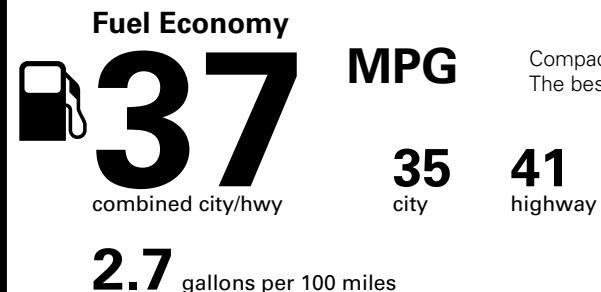

*MSRP (Manufacturer's Suggested Retail Price)

Visit us at www.mitsubishicars.com

EPA DOT Fuel Economy and Environment

Gasoline Vehicle

Compact Cars range from 14 to 113 MPG. The best vehicle rates 136 MPGe.