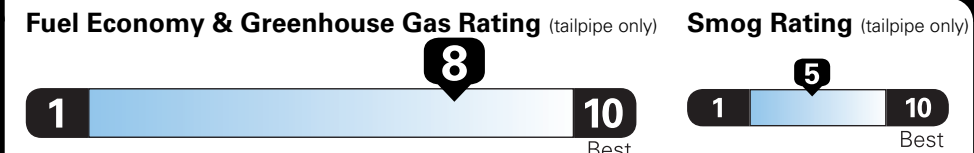

Fuel Economy and Environment

Gasoline Vehicle

Compact Cars range from 14 to 107 MPG. The best vehicle rates 136 MPGe.

You save \$2,000
in fuel costs over 5 years compared to the average new vehicle.

Annual fuel COST
\$950