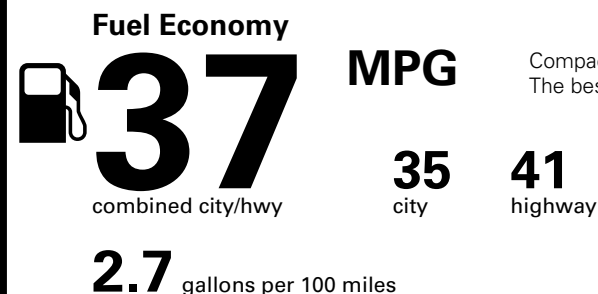

Fuel Economy and Environment

Gasoline Vehicle

Compact Cars range from 14 to 107 MPG. The best vehicle rates 136 MPGe.

You save \$2,000
in fuel costs over 5 years compared to the average new vehicle.

Annual fuel COST
\$950