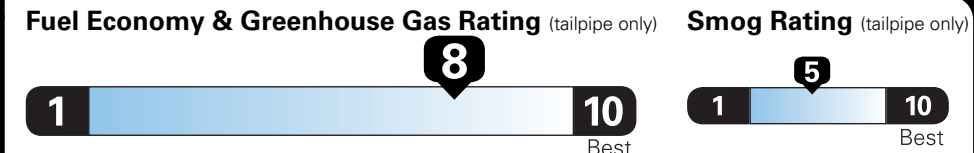

This vehicle emits 239 grams CO₂ per mile. The best emits 0 grams per mile (tailpipe only). Producing and distributing fuel also create emissions; learn more at fuelconomy.gov.

Actual results will vary for many reasons, including driving conditions and how you drive and maintain your vehicle. The average new vehicle gets 27 MPG and costs $7,000 to fuel over 5 years. Cost estimates are based on 15,000 miles per year at $2.55 per gallon. MPGe is miles per gasoline gallon equivalent. Vehicle emissions are a significant cause of climate change and smog.

fuelconomy.gov

Calculate personalized estimates and compare vehicles

10-year 100,000-mile LIMITED POWERTRAIN WARRANTY

10 YEAR / 100,000 MILE POWERTRAIN
5 YEAR / 60,000 MILE BUMPER-TO-BUMPER

7 YEAR / 100,000 MILE ANTI-CORROSION/PERFORATION
5 YEAR / UNLIMITED MILE ROADSIDE ASSISTANCE

*See participating Retailer for Limited Warranty and Roadside Assistance terms and conditions.

GOVERNMENT 5-STAR SAFETY RATINGS

This vehicle has not been rated by the government for overall vehicle score, frontal crash, side crash, or rollover risk.

Source: National Highway Traffic Safety Administration (NHTSA).
www.safercar.gov or 1-888-327-4236

Parts Content Information

For vehicles in this carline:
U.S./Canadian Parts Content: **0%**
Major Sources of Foreign Parts Content: **THAILAND 93%**

For this vehicle:
Final Assembly Point: **CHONBURI, THAILAND**
Country of Origin: **THAILAND**
Engine: **THAILAND**
Transmission: **THAILAND**

Note: Parts content does not include final assembly, distribution, or other non-parts costs.

MITSUBISHI MOTORS

Cumulative Accessory Weight is 13.6 lbs

Method of Transport: RAIL
Plant/Port of Entry: TACOMA, WA

VIN : ML32F3FJ3KH00625
Route Code : RJO

Gasoline, license and title fees, applicable federal, state and local taxes and dealer and distributor installed options and accessories are not included in the manufacturer's suggested retail price. This label has been applied to this vehicle pursuant to federal law and cannot be moved or altered prior to delivery to the ultimate purchaser.

Cumulative Accessory Weight is **13.6 lbs**