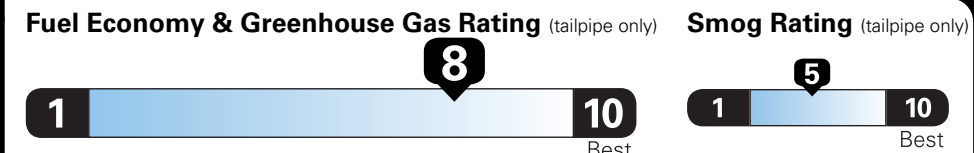

This vehicle emits 239 grams CO₂ per mile. The best emits 0 grams per mile (tailpipe only). Producing and distributing fuel also create emissions; learn more at fuelconomy.gov.

Actual results will vary for many reasons, including driving conditions and how you drive and maintain your vehicle. The average new vehicle gets 27 MPG and costs $7,000 to fuel over 5 years. Cost estimates are based on 15,000 miles per year at $2.55 per gallon. MPGe is miles per gasoline gallon equivalent. Vehicle emissions are a significant cause of climate change and smog.

fuelconomy.gov

Calculate personalized estimates and compare vehicles

10-year 100,000-mile LIMITED POWERTRAIN WARRANTY

10^{YEAR} / 100,000^{MILE} POWERTRAIN	7^{YEAR} / 100,000^{MILE} ANTI-CORROSION/PERFORATION
5^{YEAR} / 60,000^{MILE} BUMPER-TO-BUMPER	5^{YEAR} / UNLIMITED^{MILE} ROADSIDE ASSISTANCE

*See participating Retailer for Limited Warranty and Roadside Assistance terms and conditions.

GOVERNMENT 5-STAR SAFETY RATINGS

This vehicle has not been rated by the government for overall vehicle score, frontal crash, side crash, or rollover risk.

Source: National Highway Traffic Safety Administration (NHTSA).
www.safercar.gov or 1-888-327-4236

Parts Content Information

For vehicles in this carline:
U.S./Canadian Parts Content: 0%
Major Sources of Foreign Parts Content: THAILAND 93%

For this vehicle:
Final Assembly Point: CHONBURI, THAILAND
Country of Origin: THAILAND
Engine: THAILAND
Transmission: THAILAND

Note: Parts content does not include final assembly, distribution, or other non-parts costs.

MITSUBISHI MOTORS

Cumulative Accessory Weight is 9.2 lbs

Method of Transport: TRUCK
Plant/Port of Entry: JACKSONVILLE, FL

VIN : ML32F3FJ3KH02097
Route Code : THT

Gasoline, license and title fees, applicable federal, state and local taxes and dealer and distributor installed options and accessories are not included in the manufacturer's suggested retail price. This label has been applied to this vehicle pursuant to federal law and cannot be moved or altered prior to delivery to the ultimate purchaser.

Cumulative Accessory Weight is 9.2 lbs