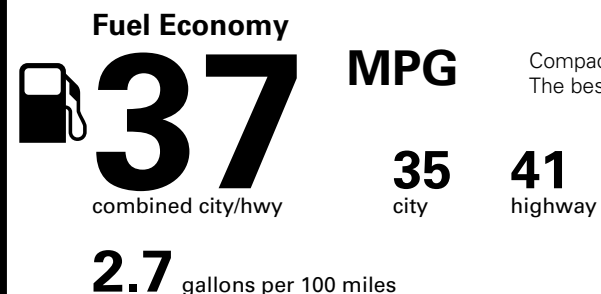

EPA DOT Fuel Economy and Environment

Gasoline Vehicle

Compact Cars range from 14 to 107 MPG. The best vehicle rates 136 MPGe.

You save \$1,750
in fuel costs over 5 years compared to the average new vehicle.