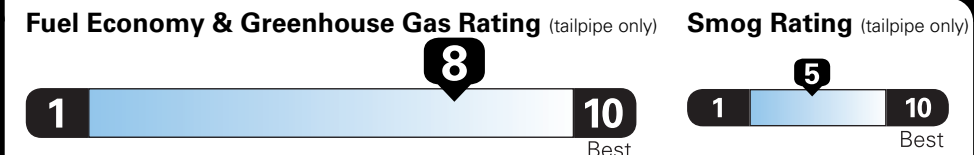

Fuel Economy and Environment

Gasoline Vehicle

Compact Cars range from 14 to 107 MPG. The best vehicle rates 136 MPGe.

You save \$1,750
in fuel costs over 5 years compared to the average new vehicle.

Annual fuel cost \$1,050