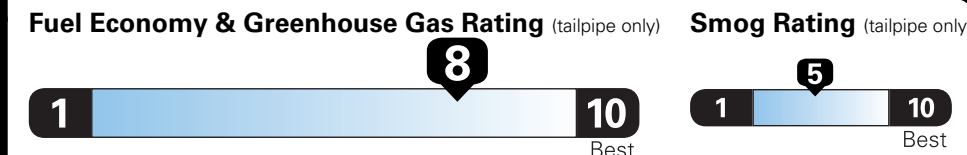

This vehicle emits 239 grams CO₂ per mile. The best emits 0 grams per mile (tailpipe only). Producing and distributing fuel also create emissions; learn more at fuelconomy.gov.

Actual results will vary for many reasons, including driving conditions and how you drive and maintain your vehicle. The average new vehicle gets 27 MPG and costs $7,000 to fuel over 5 years. Cost estimates are based on 15,000 miles per year at $2.55 per gallon. MPGe is miles per gasoline gallon equivalent. Vehicle emissions are a significant cause of climate change and smog.

fuelconomy.gov

Calculate personalized estimates and compare vehicles

10-year
100,000-mile
LIMITED POWERTRAIN WARRANTY

10 YEAR /100,000 MILE POWERTRAIN
7 YEAR /100,000 MILE ANTI-CORROSION/PERFORATION
5 YEAR /60,000 MILE BUMPER-TO-BUMPER
5 YEAR /UNLIMITED MILE ROADSIDE ASSISTANCE

GOVERNMENT 5-STAR SAFETY RATINGS

This vehicle has not been rated by the government for overall vehicle score, frontal crash, side crash, or rollover risk.

Source: National Highway Traffic Safety Administration (NHTSA).
www.safercar.gov or 1-888-327-4236

Parts Content Information

For vehicles in this carline:
U.S./Canadian Major Sources of Parts Content: Foreign Parts Content:
0% **THAILAND 93%**

For this vehicle:
Final Assembly Point: **CHONBURI, THAILAND**
Country of Origin: **THAILAND**
Engine: **THAILAND**
Transmission: **THAILAND**

Note: Parts content does not include final assembly, distribution, or other non-parts costs.