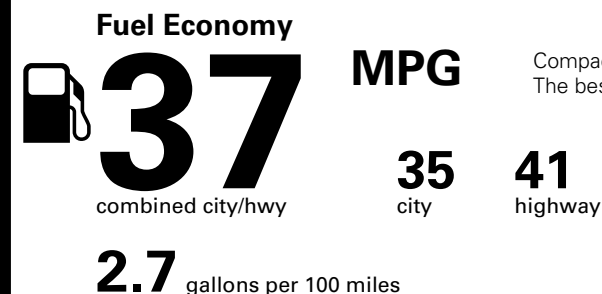

Convenience Features

- Touch panel display audio system
- Rearview camera
- Four speakers
- Bluetooth® wireless technology
- USB port
- Cruise control
- ECO indicator light
- Steering wheel audio controls
- Steering wheel phone controls
- Air conditioning
- Micron air filtration
- Rear heater floor ducts
- Remote keyless entry with panic feature
- Power windows
- Power door locks
- 12-volt power outlet
- Floor console with cup holders
- Front door panel storage pockets
- Glove box

Safety & Security

- Hill Start Assist (HSA)
- Anti-lock Braking System (ABS) with Electronic Brakeforce Distribution (EBD) and Brake Assist
- Active Stability Control (ASC)
- Tire Pressure Monitoring System (TPMS)
- Advanced dual-stage front airbags
- Side curtain airbags
- Driver's knee airbag
- Three-point seatbelts for all seating positions
- Adjustable front shoulder belts with pretensioner
- LATCH child-restraint system
- Child safety rear door locks
- Anti-theft engine immobilizer
- RISE body construction

Additional Equipment

Full Tank of Gas	INCLUDED
Accy Fog Lights	$295.00
Accy Carpeted Floor Mats and Portfolio	$135.00

MSRP*	$15,995.00
Total Additional Equipment:	$430.00
Subtotal:	$16,425.00
Destination/Handling:	$945.00
Total MSRP*:	$17,370.00

*MSRP (Manufacturer's Suggested Retail Price)

Visit us at www.mitsubishicars.com

EPA DOT Fuel Economy and Environment

Gasoline Vehicle

Compact Cars range from 14 to 107 MPG. The best vehicle rates 136 MPGe.

You save $1,750
in fuel costs over 5 years compared to the average new vehicle.

Annual fuel COST
$1,050