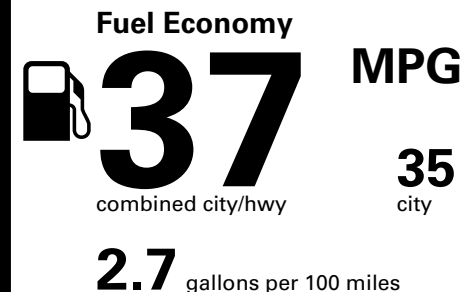

*MSRP (Manufacturer's Suggested Retail Price)

Visit us at www.mitsubishicars.com

Fuel Economy and Environment

Gasoline Vehicle

Compact Cars range from 14 to 119 MPG. The best vehicle rates 136 MPGe.

You save \$1,750
in fuel costs over 5 years compared to the average new vehicle.