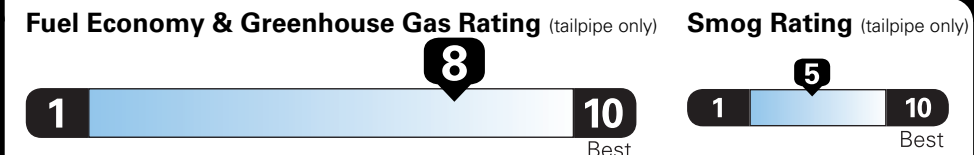

This vehicle emits 239 grams CO₂ per mile. The best emits 0 grams per mile (tailpipe only). Producing and distributing fuel also create emissions; learn more at fuelconomy.gov.

Actual results will vary for many reasons, including driving conditions and how you drive and maintain your vehicle. The average new vehicle gets 27 MPG and costs $7,000 to fuel over 5 years. Cost estimates are based on 15,000 miles per year at $2.55 per gallon. MPGe is miles per gasoline gallon equivalent. Vehicle emissions are a significant cause of climate change and smog.

fuelconomy.gov

Calculate personalized estimates and compare vehicles

Smartphone QR Code™

10-year 100,000-mile LIMITED POWERTRAIN WARRANTY

10 YEAR / 100,000 MILE POWERTRAIN
5 YEAR / 60,000 MILE BUMPER-TO-BUMPER

7 YEAR / 100,000 MILE ANTI-CORROSION/PERFORATION
5 YEAR / UNLIMITED MILE ROADSIDE ASSISTANCE

*See participating Retailer for Limited Warranty and Roadside Assistance terms and conditions.

GOVERNMENT 5-STAR SAFETY RATINGS

This vehicle has not been rated by the government for overall vehicle score, frontal crash, side crash, or rollover risk.

Source: National Highway Traffic Safety Administration (NHTSA).
www.safercar.gov or 1-888-327-4236

Parts Content Information

For vehicles in this carline:
U.S./Canadian Parts Content: **0%**
Major Sources of Foreign Parts Content: **THAILAND 93%**

For this vehicle:
Final Assembly Point: **CHONBURI, THAILAND**
Country of Origin: **THAILAND**
Engine: **THAILAND**
Transmission: **THAILAND**

Note: Parts content does not include final assembly, distribution, or other non-parts costs.

MITSUBISHI MOTORS

Cumulative Accessory Weight is 9.2 lbs

Method of Transport: TRUCK
Plant/Port of Entry: JACKSONVILLE, FL

VIN : **ML32F3FJ3KH11219**
Route Code : **THT**

Gasoline, license and title fees, applicable federal, state and local taxes and dealer and distributor installed options and accessories are not included in the manufacturer's suggested retail price. This label has been applied to this vehicle pursuant to federal law and cannot be moved or altered prior to delivery to the ultimate purchaser.

Cumulative Accessory Weight is **9.2 lbs**